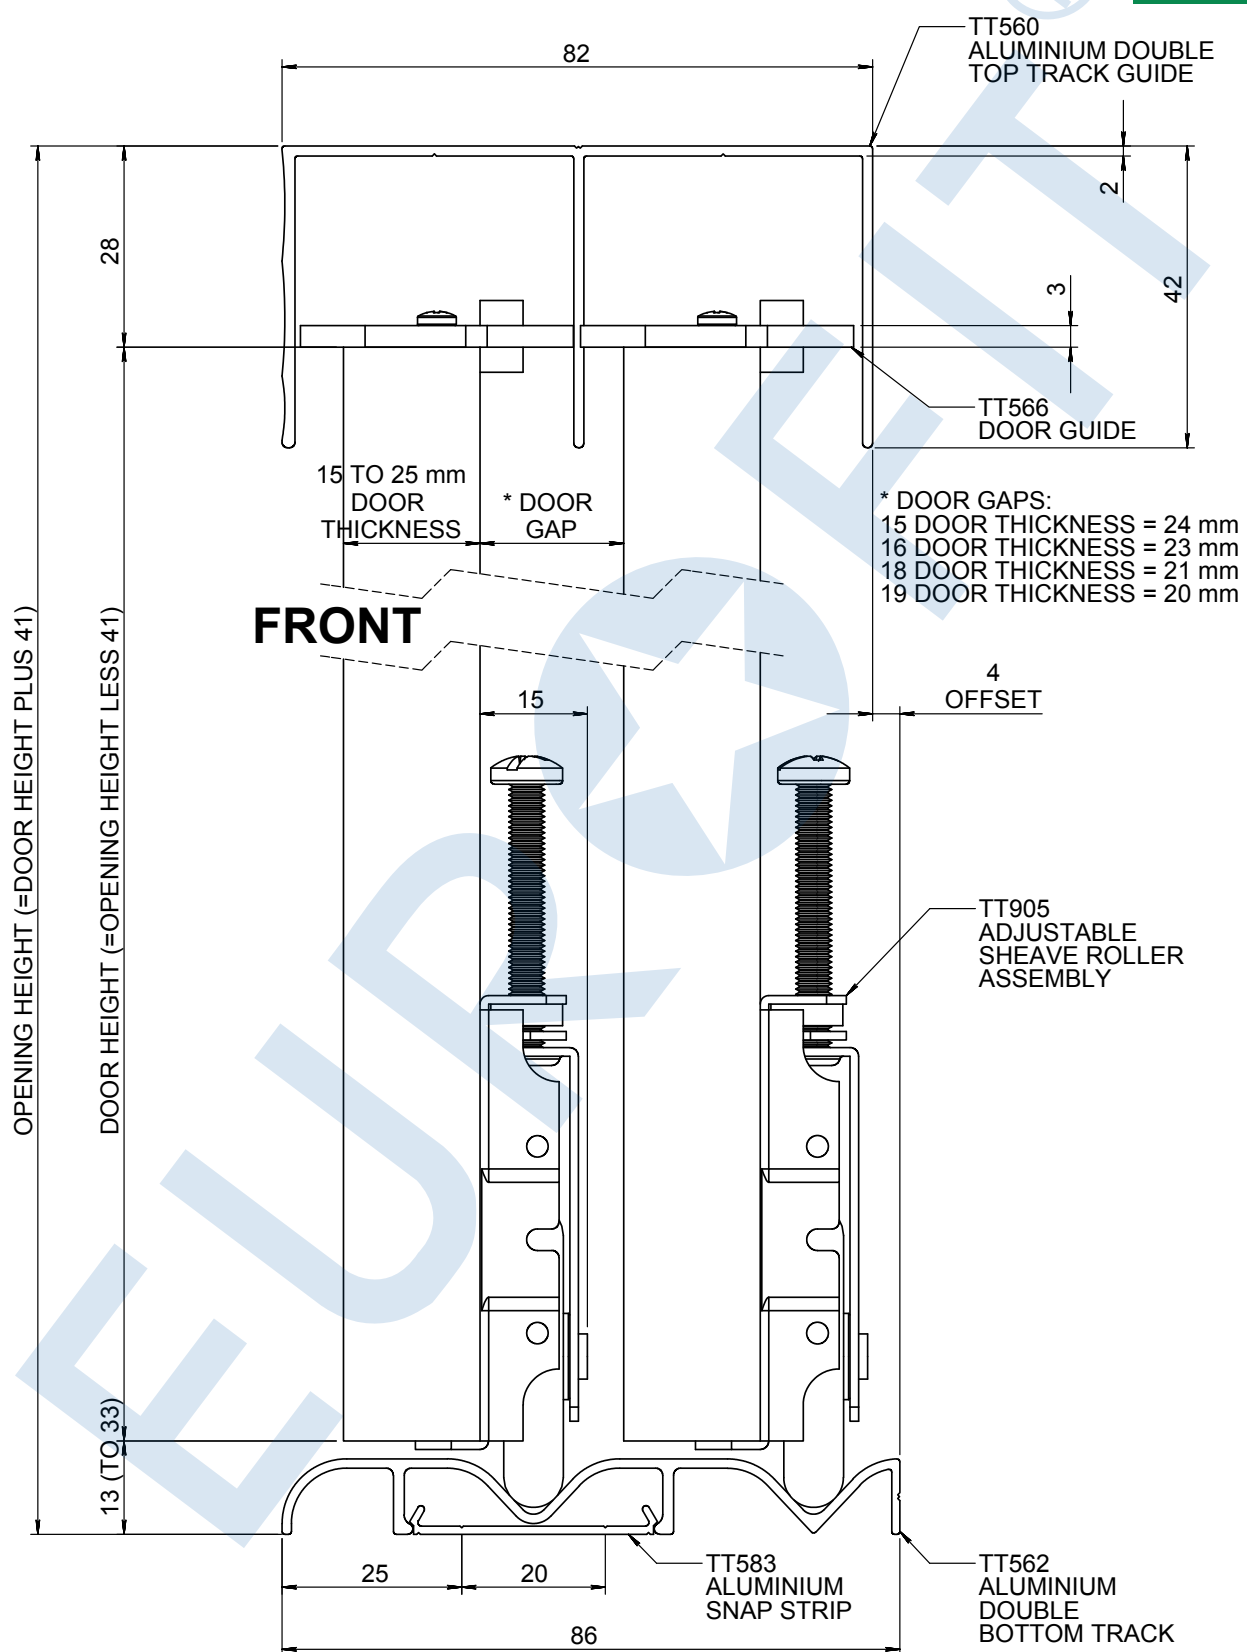

Wardrobe Timber Robe Sliding System **EUROFIT**[®]

**END VIEW
 BOTTOM MOUNTED DOUBLE DOOR**

Wardrobe Timber Robe Sliding System **EUROFIT**[®]

**BACK VIEW
BOTTOM MOUNTED DOUBLE DOOR**