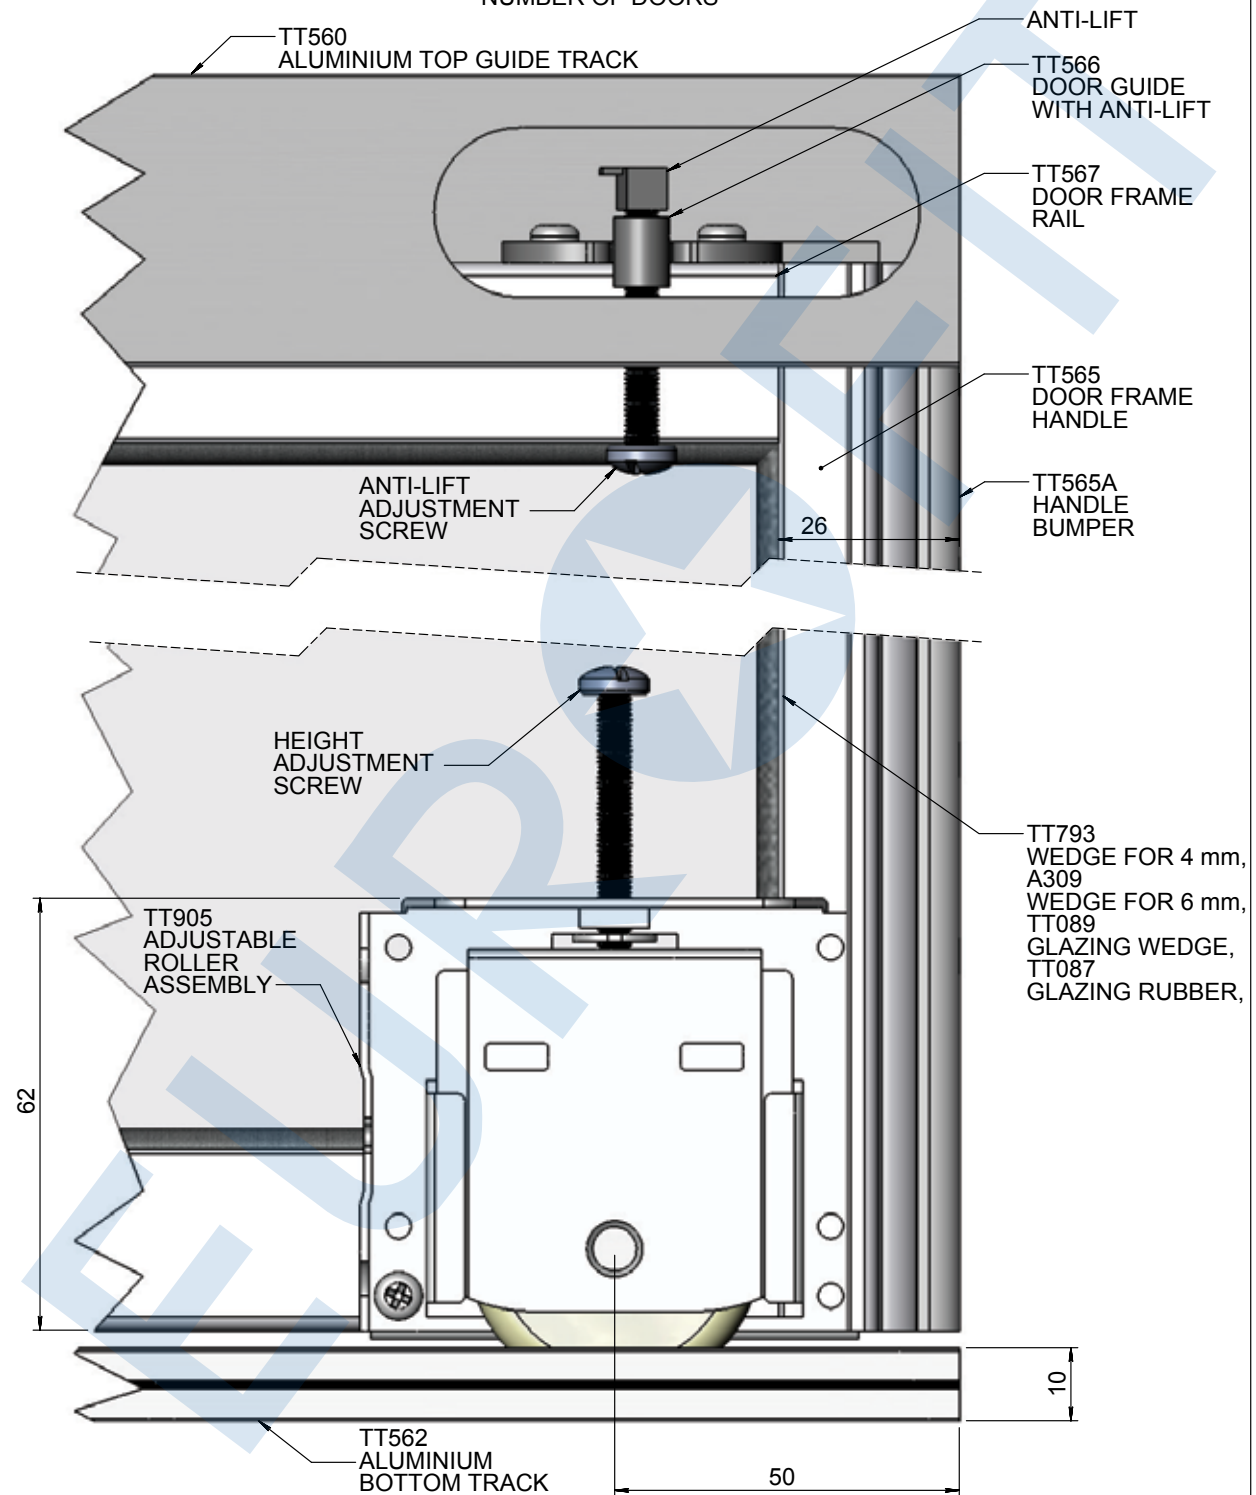

# Additional Accessories for Mirror Robe Sliding System

# Additional Accessories for Mirror Robe Sliding System

NOTE: MIRROR HEIGHT = OPENING HEIGHT LESS 63 mm  
 MIRROR WIDTH =  $\text{OPENING WIDTH PLUS } 28 + (10 \times \text{NUMBER OF OVERLAPS})$   
 NUMBER OF DOORS

**BACK VIEW  
 BOTTOM MOUNTED DOUBLE DOOR**