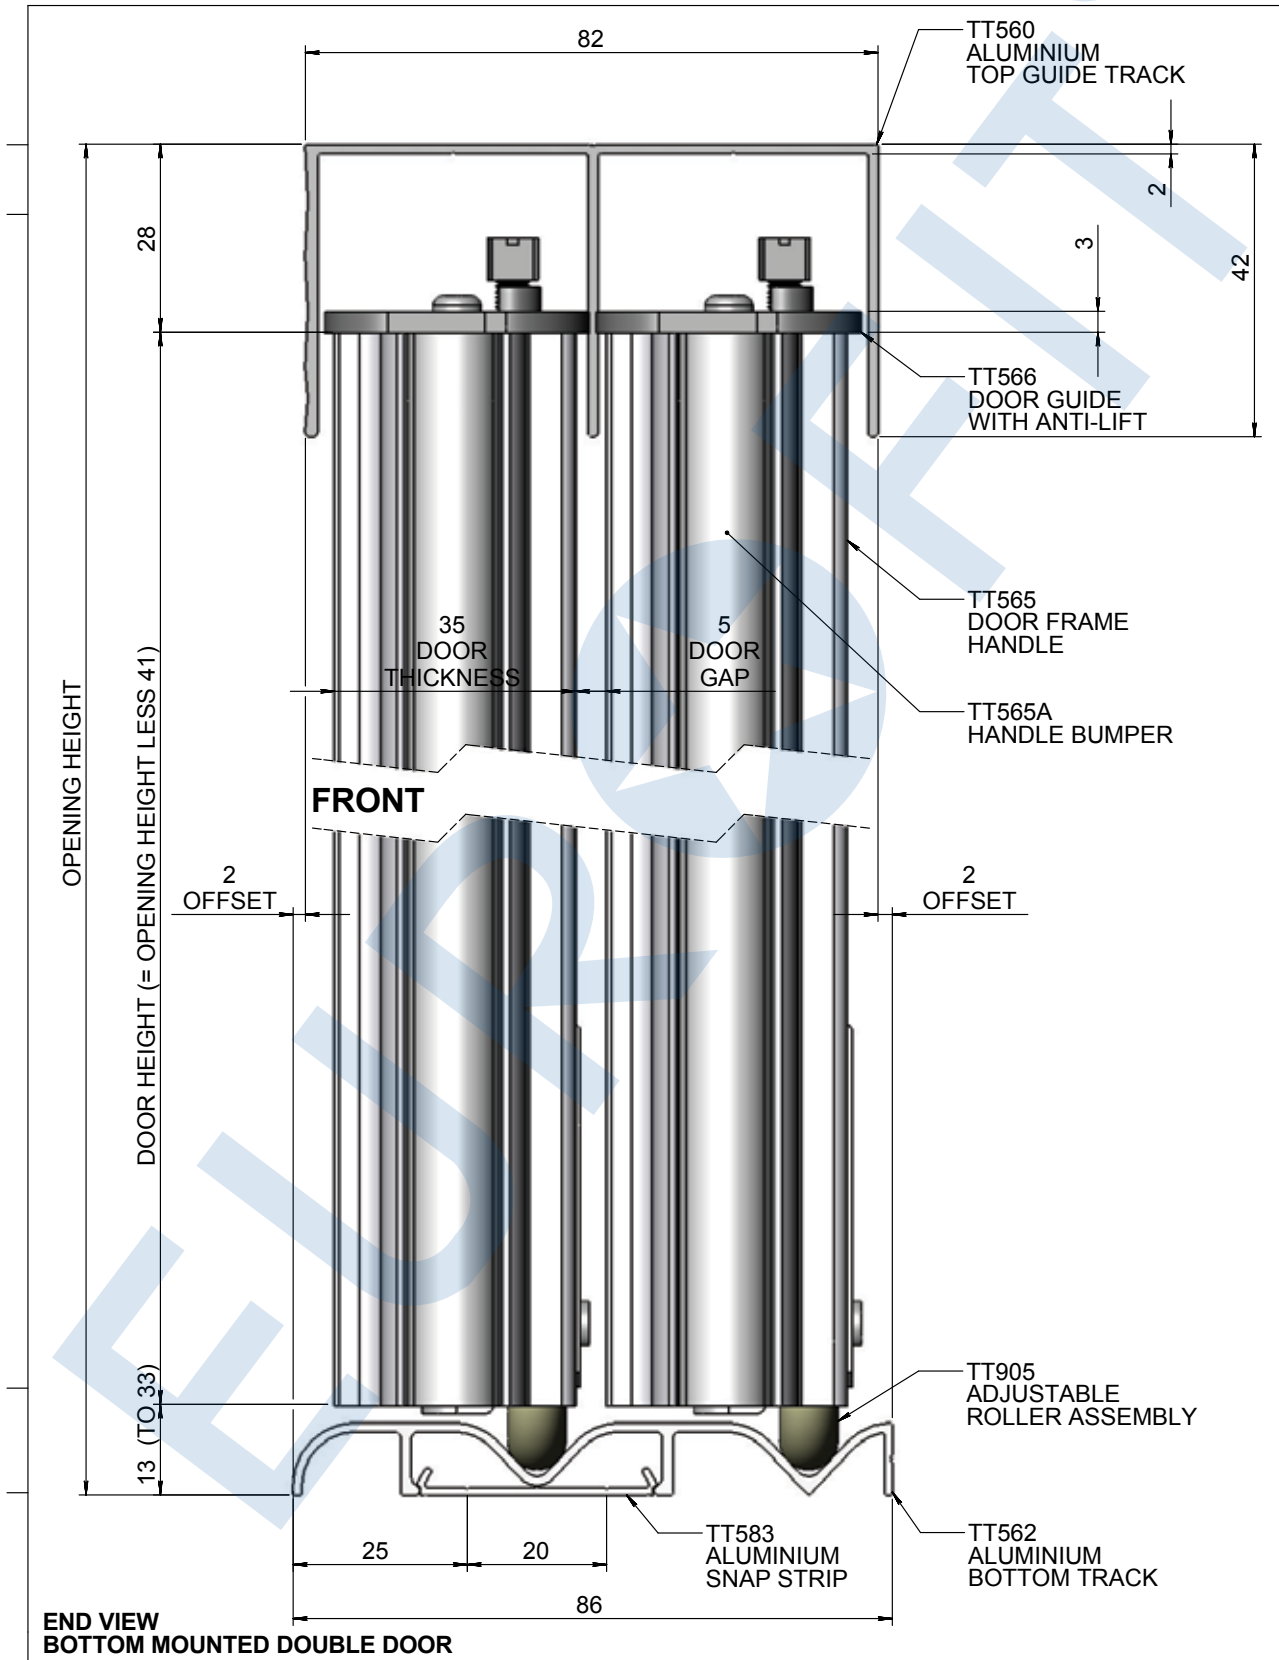

# Additional Accessories for Mirror Robe Sliding System

# Additional Accessories for Mirror Robe Sliding System

NOTE: MIRROR HEIGHT = OPENING HEIGHT LESS 63 mm  
 MIRROR WIDTH =  $\text{OPENING WIDTH PLUS } 28 + (10 \times \text{NUMBER OF OVERLAPS})$   
 NUMBER OF DOORS

**BACK VIEW  
 BOTTOM MOUNTED DOUBLE DOOR**