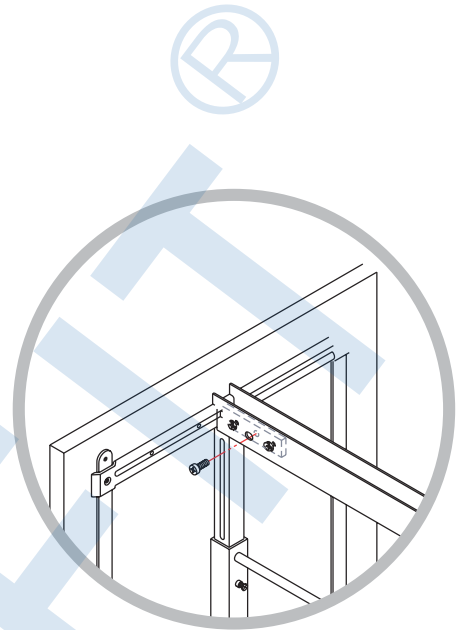

Soft Closing Pull Out Pantry (WPP4) 4 Baskets

Soft Closing

Adjustable Top and Bottom

Basket Hanger Clip

Heavy duty, full extension roller slide