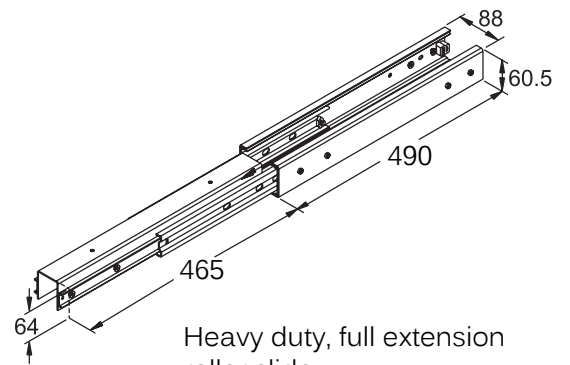

Soft Closing Pull Out Pantry (WPP4) 4 Baskets

Soft Closing

Adjustable Top and Bottom

Basket Hanger Clip

Heavy duty, full extension roller slide