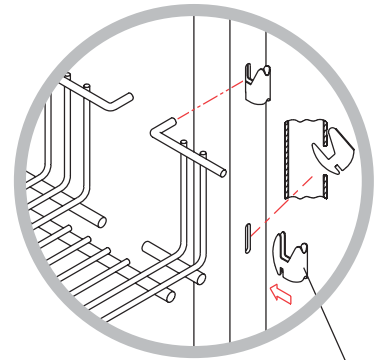

Soft Closing Pull Out Pantry (WPP4) 4 Baskets

Soft Closing

Adjustable Top and Bottom

Basket Hanger Clip

Heavy duty, full extension roller slide