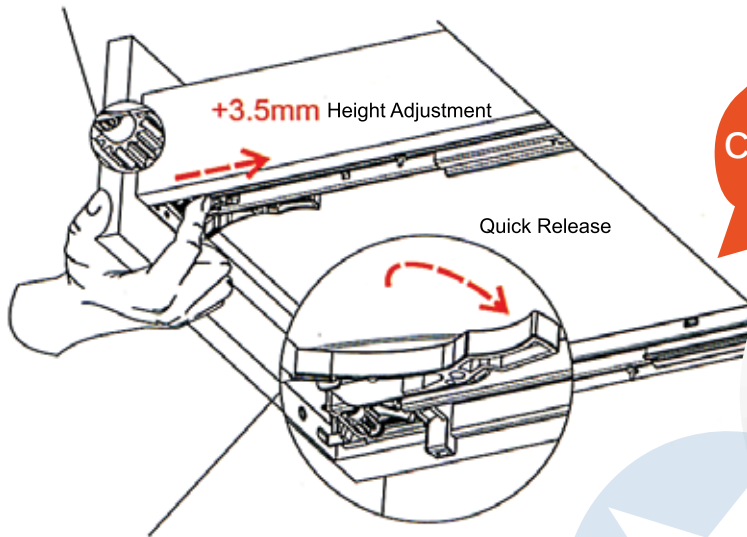

# Soft Closing Concealed (SC-05) Full Extension Slides

King Slide®

Concealed

Installation Jig  
Available