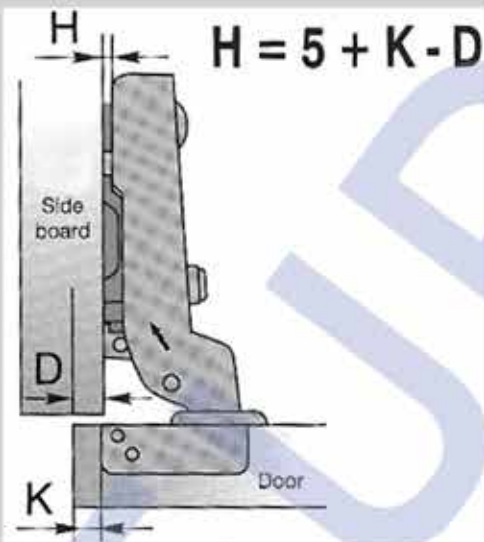

110° Soft Closing Hinges
With Cam Adjustment. Half Overlay (EU-02HB)

* Please Select Suitable **MOUNTING PLATES** On Page 4-7

| D \ K | 3 | 4 | 5 | 6 | 7 |
|-------|---|---|----|----|----|
| 0 | 8 | 9 | 10 | 11 | 12 |
| 2 | 6 | 7 | 8 | 9 | 10 |
| 4 | 4 | 5 | 6 | 7 | 8 |