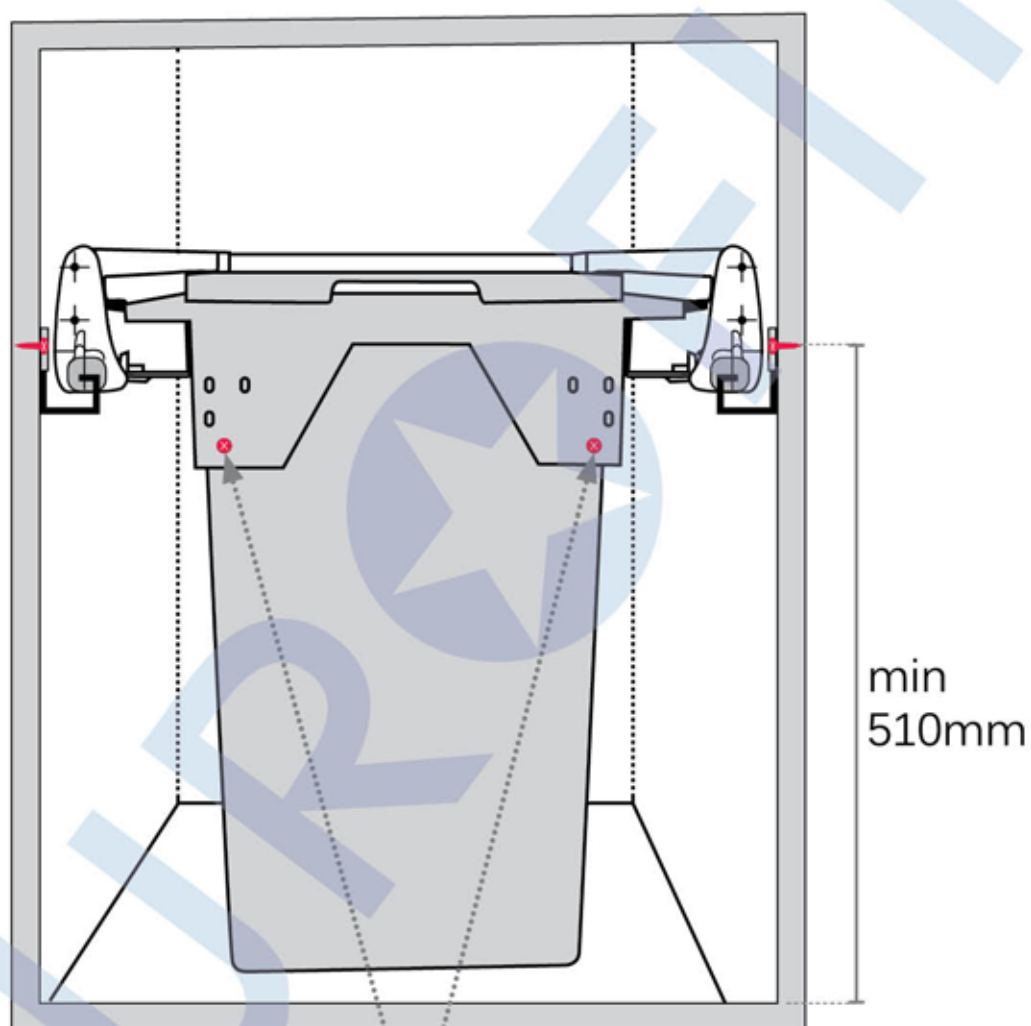

Vero 2 x 32Lt (WB\_VERO\_450)  
Soft Closing

Vero 2 x 32Lt (WB\_VERO\_450)  
Soft Closing

Tilt Screws  
For Door