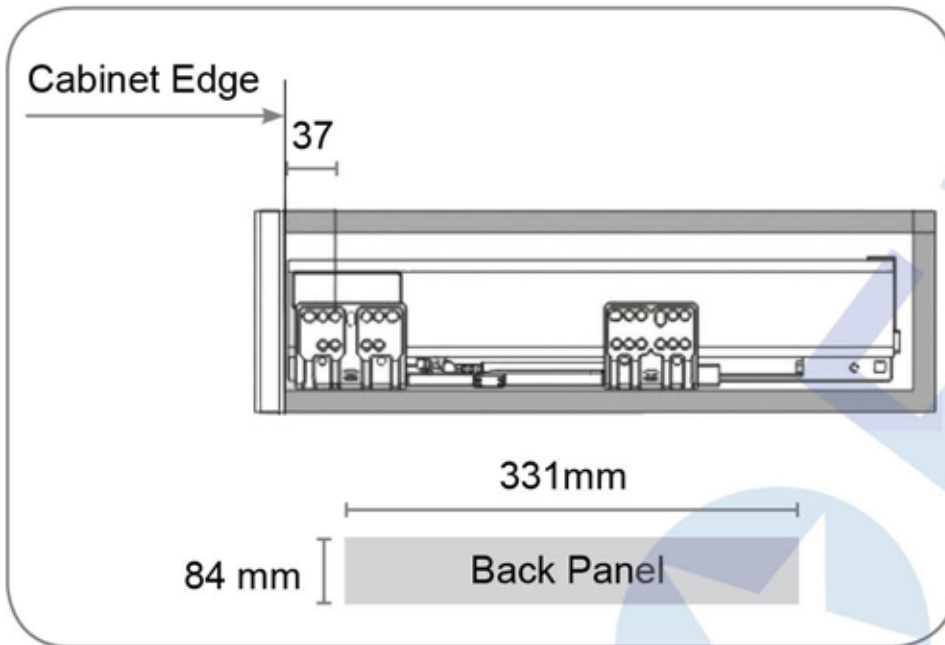

Vero 2 x 32Lt (WB\_VERO\_450)  
Soft Closing

Vero 2 x 32Lt (WB\_VERO\_450)  
Soft Closing

Tilt Screws  
For Door