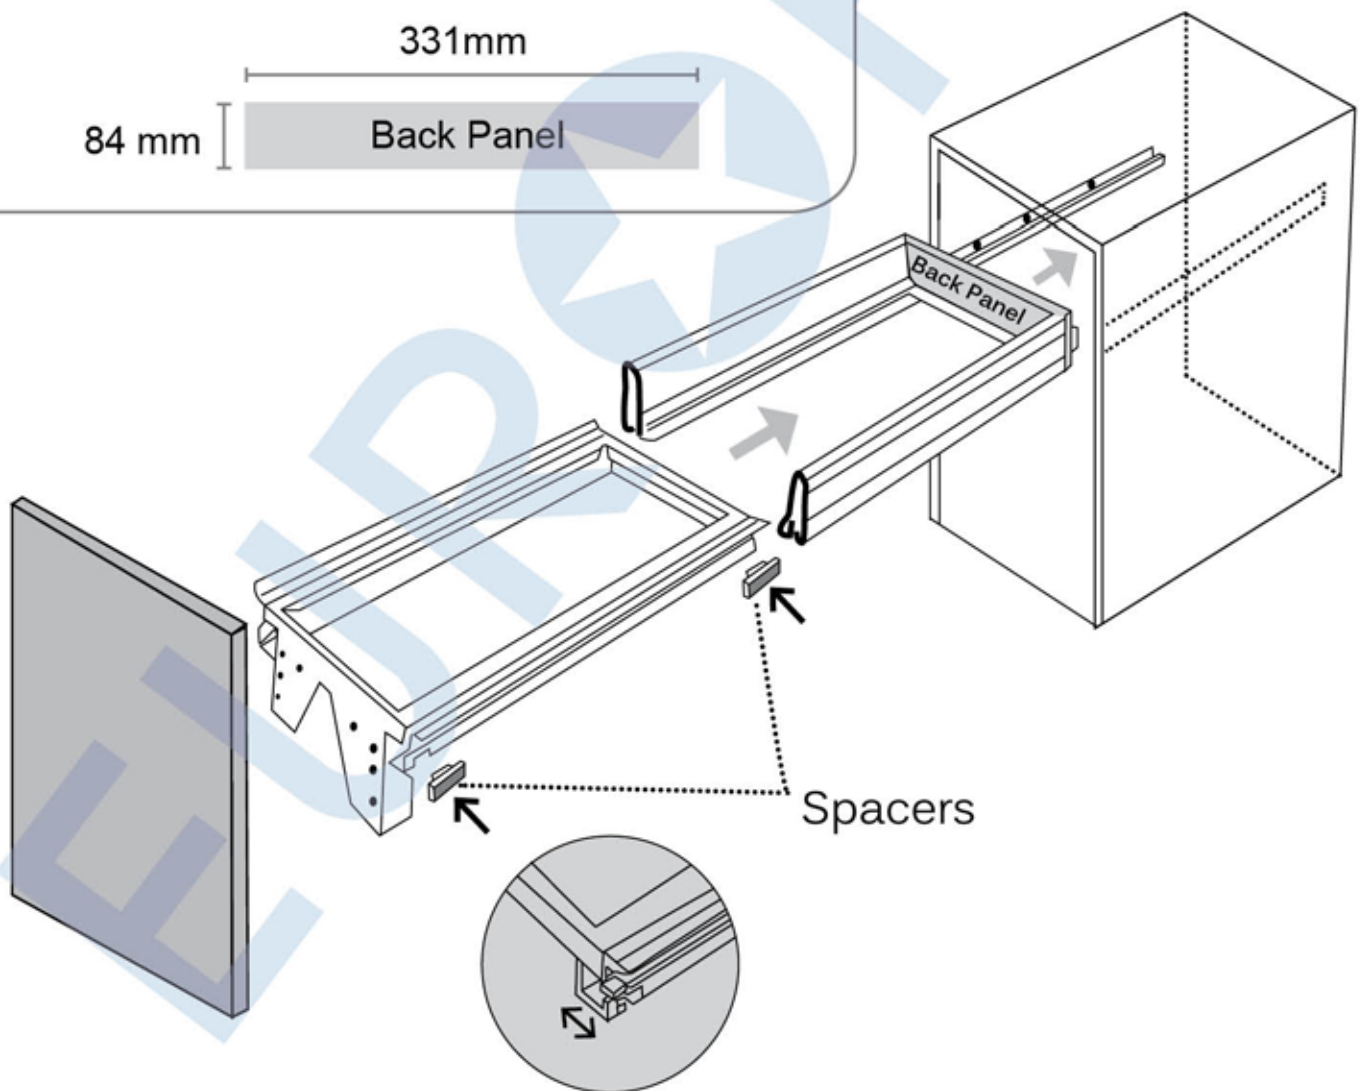

Vero 2 x 32Lt (WB\_VERO\_450)  
Soft Closing

Vero 2 x 32Lt (WB\_VERO\_450)  
Soft Closing

Tilt Screws  
For Door