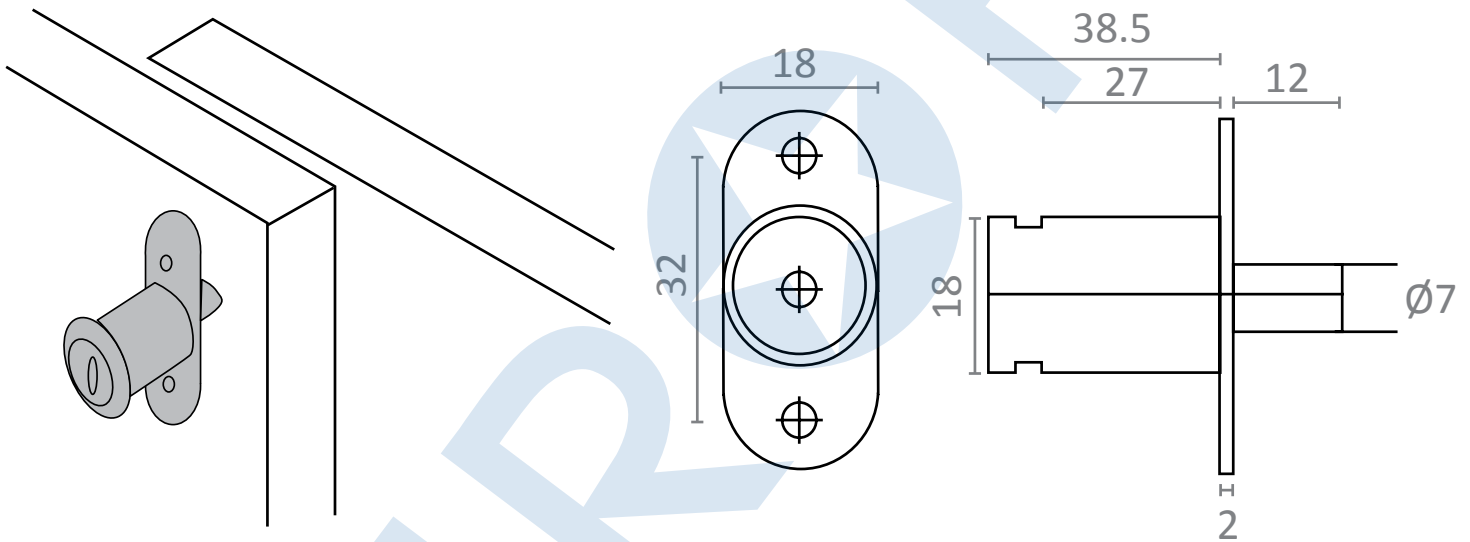

Sliding Door Lock (Lock-Push)

- * Set Includes:
- 1 x Lock Housing
- 1 x Barrel (Cylinder + Key)

★ Please select key alike or key difference

★ **Important Alignment:**
Cut-Corner at the end of key barrel should be aligned with the cut-corner of lock base.