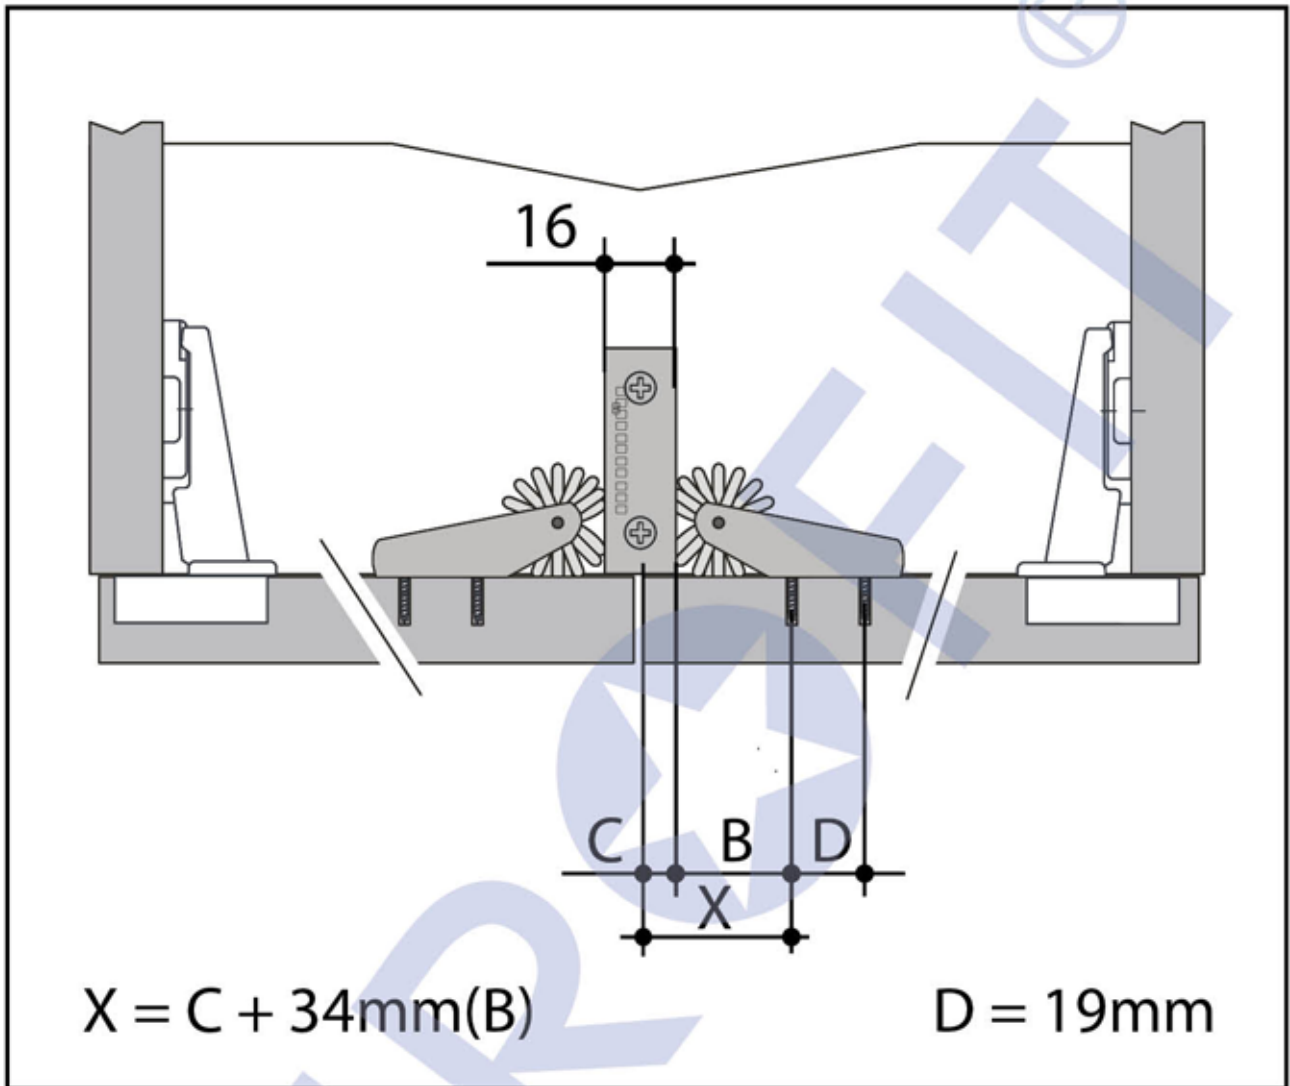

Daisy Catch (Inline)

Daisy Catch Inline can be used against the Easy Cleat surface or directly against an end panel

Daisy Catch (Inline)