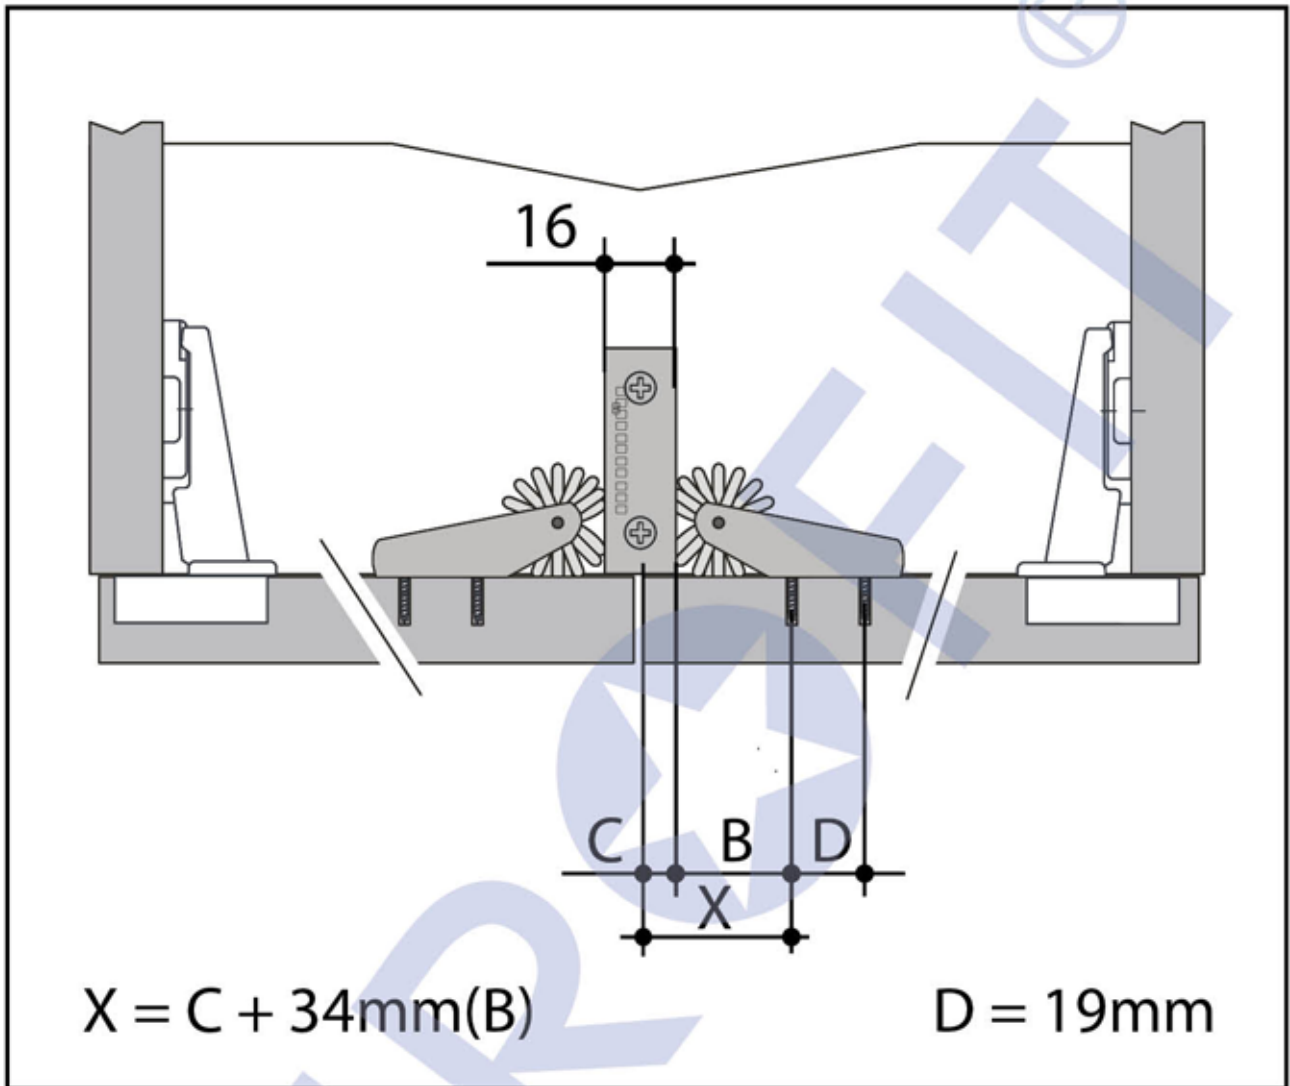

Daisy Catch (Inline)

Daisy Catch Inline can be used against the Easy Cleat surface or directly against an end panel