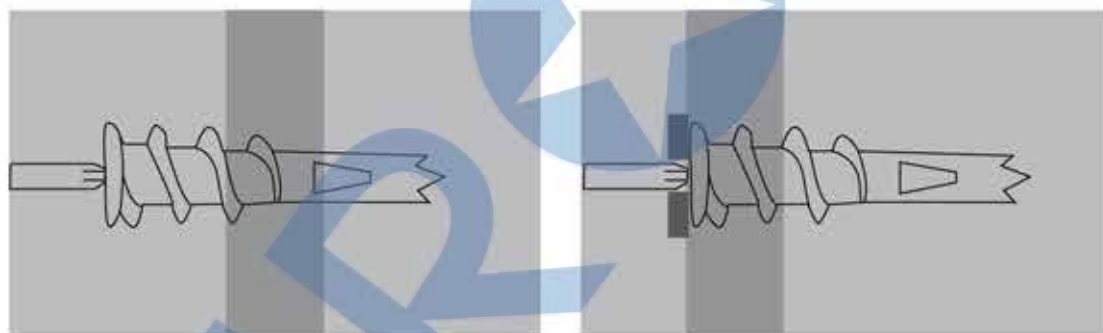

Self Drilling Speedy Metal Wallmates

EUROFIT®

Item No.	Length	Carton Qty
WP-03	42mm	100

- Material: Zinc Alloy (Excellent Corrosion Protection)
- Use With #8 to #10 Gauge Screws
- For Plasterboard Cavity Wall Drive Fixing (Internal Use)
- Plasticboard Thickness: 10mm
- Weight Capacity: 10kg
- Self Drilling, Simply Screw In, No Need to Pre-drill A Hole