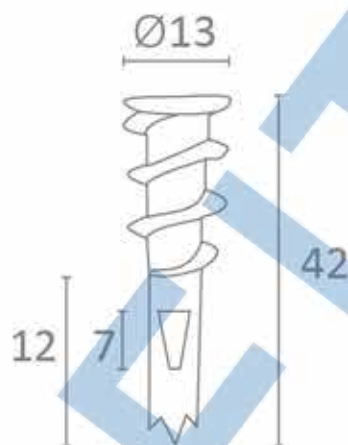

Self Drilling Speedy Metal Wallmates

EUROFIT®

Item No.	Length	Carton Qty
WP-03	42mm	100

- Material: Zinc Alloy (Excellent Corrosion Protection)
- Use With #8 to #10 Gauge Screws
- For Plasterboard Cavity Wall Drive Fixing (Internal Use)
- Plasticboard Thickness: 10mm
- Weight Capacity: 10kg
- Self Drilling, Simply Screw In, No Need to Pre-drill A Hole