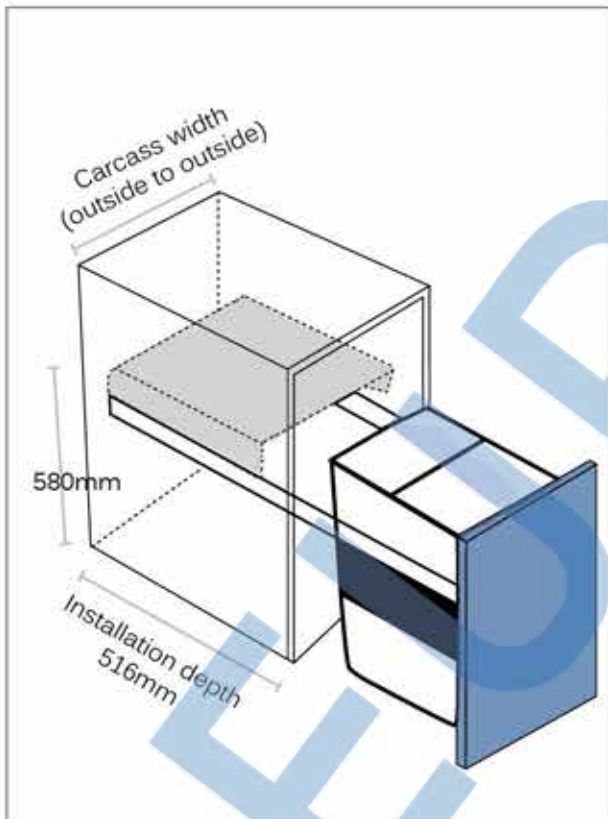

Naber Clan Bin (WB_Clan) Soft Closing

Item No.	Waste Capacity	Load Capacity	Carcass Width (outside to outside)
WB-Clan-300	1 x 32Lt	40kg	300
WB-Clan-400	1 x 35Lt	40kg	400
WB-Clan-450	2 x 35Lt	40kg	450
WB-Clan-500	2 x 35Lt	40kg	500
WB-Clan-600	(2 x 35 + 1 x 21Lt)	70kg	600

Container Fitting System / Litres				
300	400	450	500	600
1.2	1.2	35	35	35 21
32	35	35	35	35

Feature:
Door Mounted

Colour: Grey