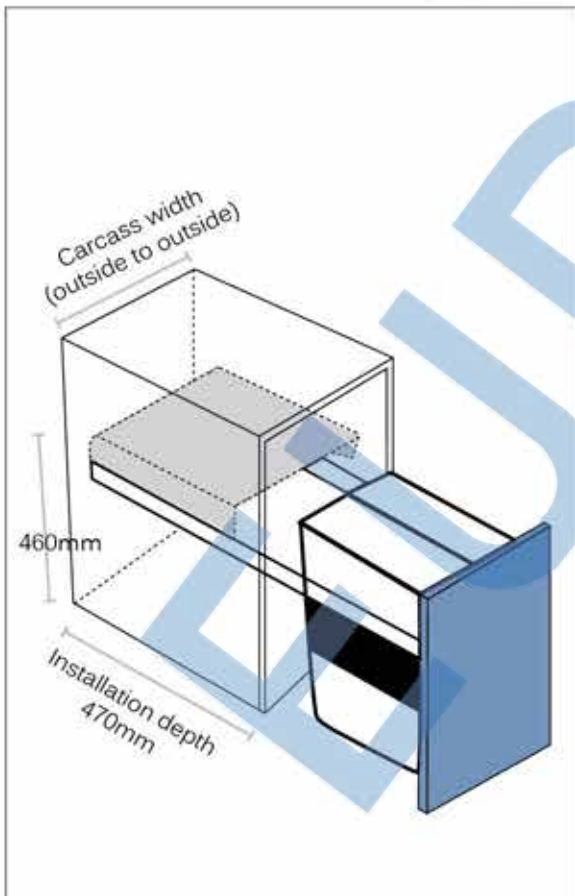

**Naber Cox Bin (WB_Cox)
Soft Closing**

Item No.	Waste Capacity	Load Capacity	Carcass Width (outside to outside)
WB-Cox2-400	1 x 28Lt	40kg	400
WB-Cox2-450	2 x 21Lt	40kg	450
WB-Cox2-500	(1 x 21 + 1 x 28Lt)	40kg	500
WB-Cox2-600	2 x 28Lt	40kg	600

Container fitting system/ litres			
400	450	500	600
28	21 21	21 28	28 28

Feature:
Door Mounted

Colour: Grey

- Door Mounted
- Retractable Depositing Lid
- "Quick & Easy" Installation Template For Different Body Thickness (16/18)