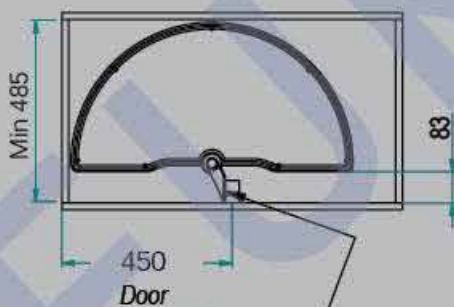

Corner Cupboard Solutions

Made In Italy

- * *Independently Rotating Trays*
- * *Melamine Trays*
- * *Anti-Slip Surface*
- * *Height Adjustable*

Assembly With Upright

Assembly With Front Panel

180 Degree Lazy Susan

Load Capacity: 15kg Per Tray

Item No.	Min. Door Width	Min. Cabinet Height (Inner)	Min. Cabinet Width (Inner)
WLS-180BTR	450	640	750

Sign Up to check prices & order online