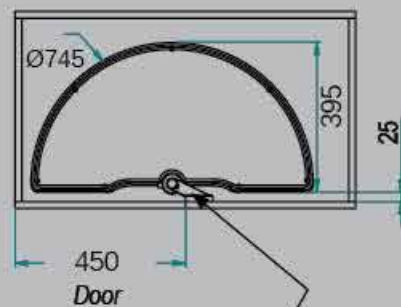

Corner Cupboard Solutions

Made In Italy

- * *Independently Rotating Trays*
- * *Melamine Trays*
- * *Anti-Slip Surface*
- * *Height Adjustable*

Assembly With Upright

Assembly With Front Panel

180 Degree Lazy Susan

Load Capacity: 15kg Per Tray

Item No.	Min. Door Width	Min. Cabinet Height (Inner)	Min. Cabinet Width (Inner)
WLS-180BTR	450	640	750

Sign Up to check prices & order online