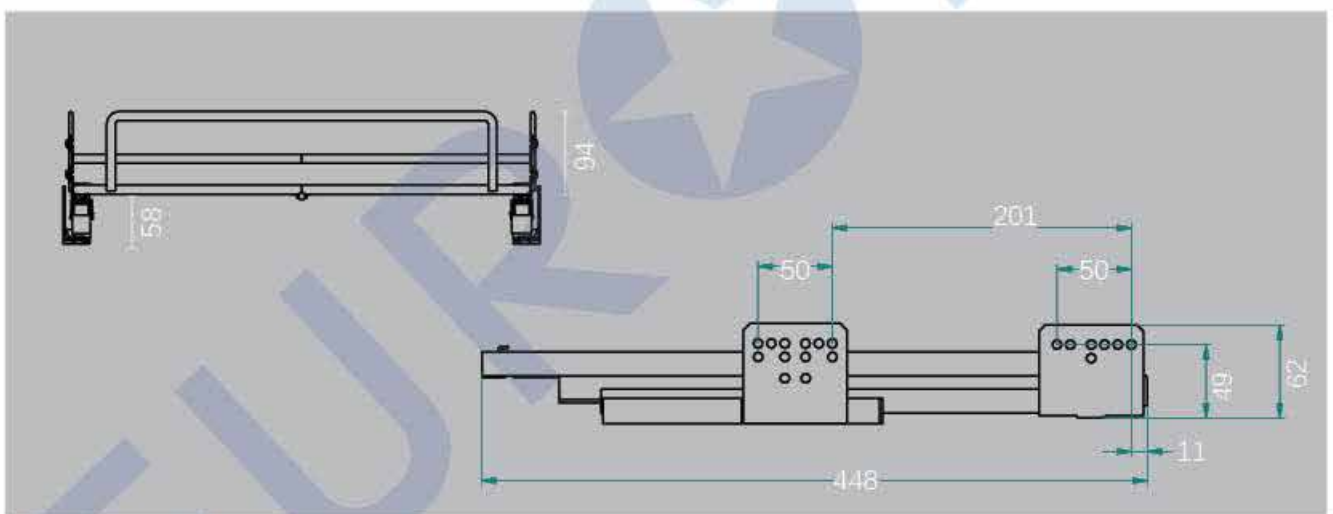

Wire Pull Out Baskets

With GRASS Dynamic XP Slides

Load Capacity: 40kg

Item No.	Min. Cabinet Depth (Inner)	Cabinet Width (outside to outside)
WPD-400G	455	400
WPD-450G	455	450
WPD-500G	455	500
WPD-600G	455	600
WPD-900G	455	900