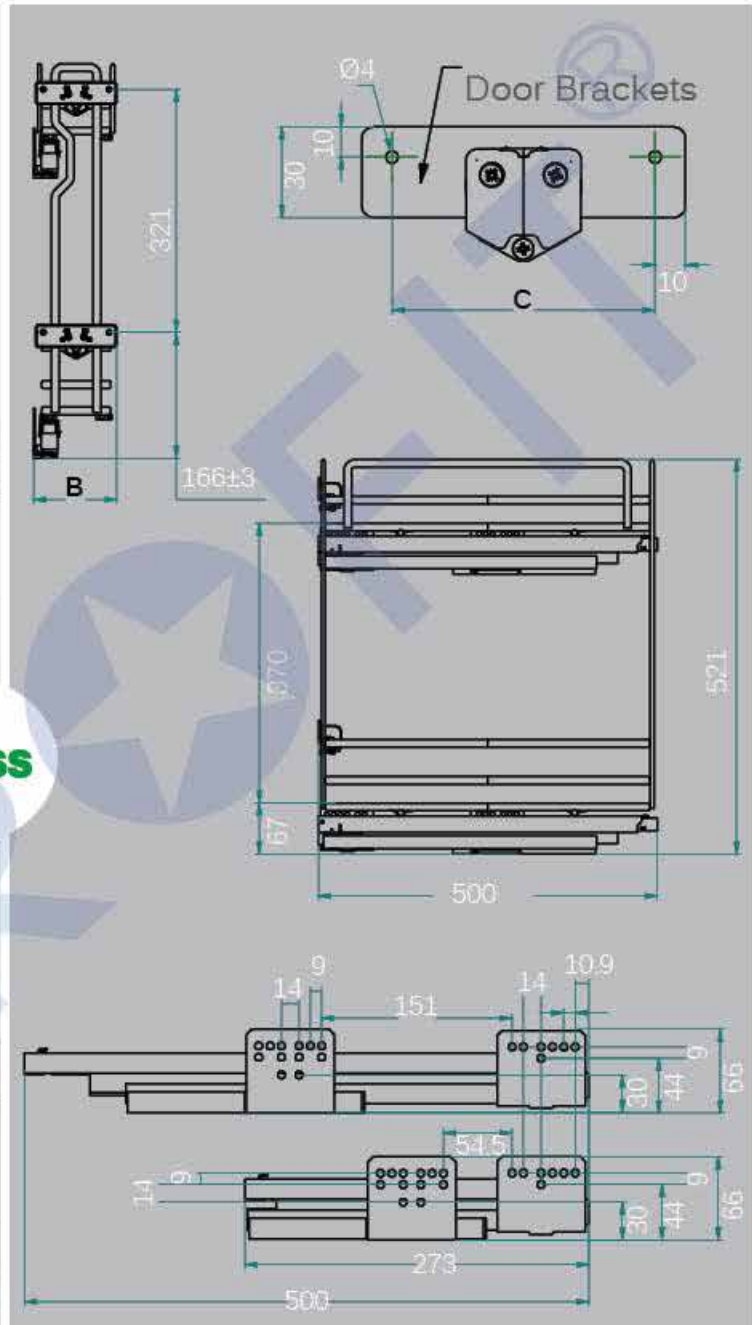

Spice Racks With Door Mounted Brackets

* *Left / Right Interchangeable*

- * *Soft Closing*
- * *Melamine Trays*
- * *Anti-Slip Surface*

With GRASS Dynamic XP Slides

Load Capacity: 40Kg

Item No.	B	C	Min Cabinet Depth (Inner)	Cabinet Width (outside to outside)
WSR2-150G	110	87	500	150
WSR2-200G	160	137	500	200