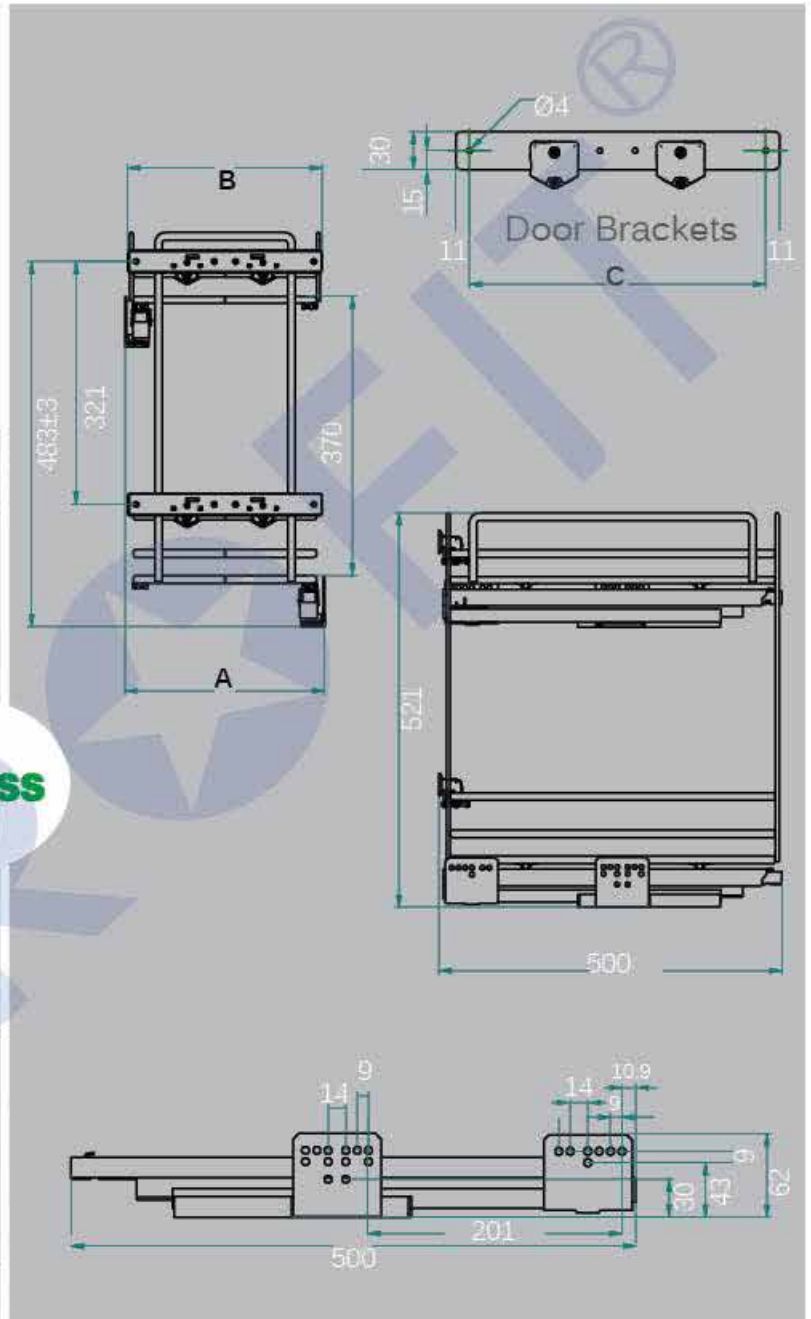

Spice Racks With Door Mounted Brackets

- * Soft Closing
- * Melamine Trays
- * Anti-Slip Surface

With GRASS Dynamic XP Slides

Load Capacity: 40Kg

Item No.	A	B	C	Min Cabinet Depth (inner)	Cabinet Width (outside to outside)
WSR2-300G	264	257	235	500	300
WSR2-400G	364	357	335	500	400