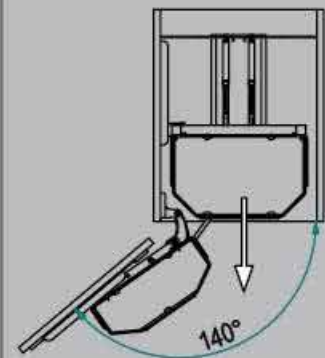

Maxima Deluxe Larder Unit

Soft Closing

Made In Italy

- * *Soft Closing*
- * *Left / Right Interchangeable*
- * *Melamine Trays*
- * *Anti-Slip Surface*
- * *Independent From Top Shelf*
- * *170° Hinges Required (Sold Separately)*

Closed

Open

6 Levels (12 Trays)

Load Capacity: 150kg

Item No.	Min. Cabinet Height (Inner)	Min Cabinet Depth (Inner)	Cabinet Width (outside to outside)
WLU6-450TR	1,765	493	450

Sign Up to check prices & order online