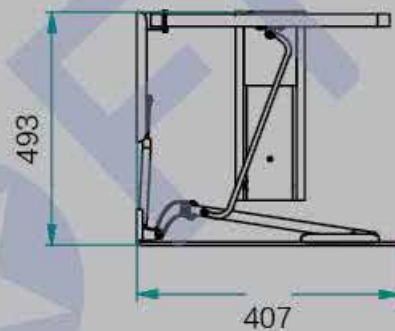

Maxima Deluxe Larder Unit

Soft Closing

Made In Italy

- * *Soft Closing*
- * *Left / Right Interchangeable*
- * *Melamine Trays*
- * *Anti-Slip Surface*
- * *Independent From Top Shelf*
- * *170° Hinges Required (Sold Separately)*

Closed

Open

6 Levels (12 Trays)

Load Capacity: 150kg

Item No.	Min. Cabinet Height (Inner)	Min Cabinet Depth (Inner)	Cabinet Width (outside to outside)
WLU6-450TR	1,765	493	450

Sign Up to check prices & order online