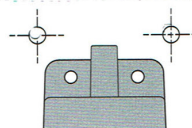

Stainless Steel Round Bin (WB-635)

15L Colour: Stainless Steel

EUROFIT®

Installation Instruction

It is important to select the correct door-mounting-bracket.
 Please use the metal bracket with 95 degrees hinges only!
 Please use the plastic bracket with all other, exceeding opening angles!
 This will ensure proper operation of your door and of your waste-bin.