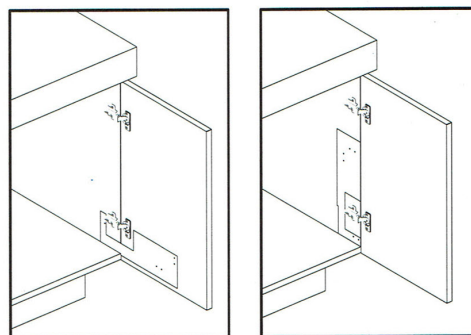

Stainless Steel Round Bin (WB-635)

15L Colour: Stainless Steel

EUROFIT®

Installation Instruction

It is important to select the correct door-mounting-bracket.
 Please use the metal bracket with 95 degrees hinges only!
 Please use the plastic bracket with all other, exceeding opening angles!
 This will ensure proper operation of your door and of your waste-bin.

*this template has been resized.