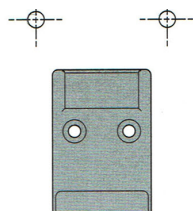

Stainless Steel Round Bin (WB-635)

15L Colour: Stainless Steel

EUROFIT®

Installation Instruction

It is important to select the correct door-mounting-bracket.
 Please use the metal bracket with 95 degrees hinges only!
 Please use the plastic bracket with all other, exceeding opening angles!
 This will ensure proper operation of your door and of your waste-bin.