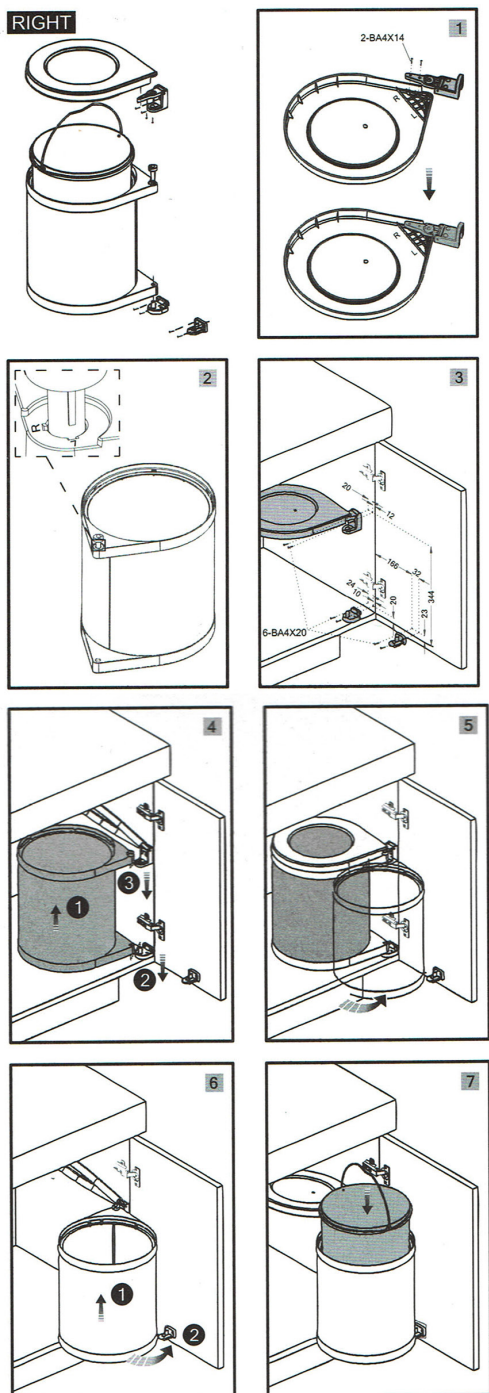

Stainless Steel Round Bin (WB-635)

15L Colour: Stainless Steel

EUROFIT®

Installation Instruction

It is important to select the correct door-mounting-bracket.
 Please use the metal bracket with 95 degrees hinges only!
 Please use the plastic bracket with all other, exceeding opening angles!
 This will ensure proper operation of your door and of your waste-bin.

*this template has been resized.