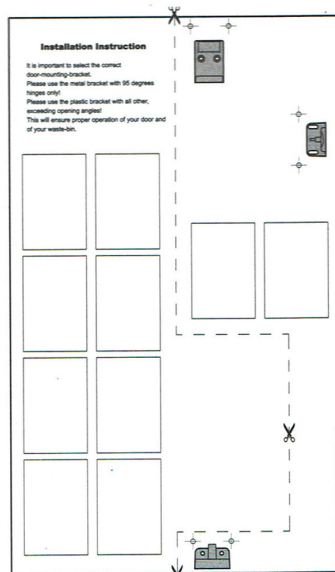

Stainless Steel Round Bin (WB-635)

15L Colour: Stainless Steel

EUROFIT®

Installation Instruction

It is important to select the correct door-mounting-bracket.
 Please use the metal bracket with 95 degrees hinges only!
 Please use the plastic bracket with all other, exceeding opening angles!
 This will ensure proper operation of your door and of your waste-bin.

*this template has been resized.