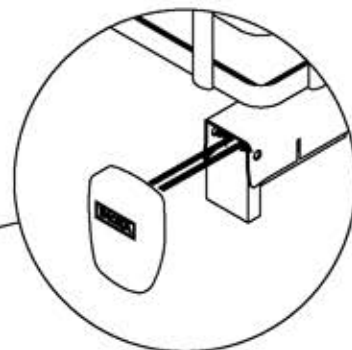

# Wire Pull Out Baskets (WPD-400G~900G)

1

2

3

# Wire Pull Out Baskets (WPD-400G~900G)