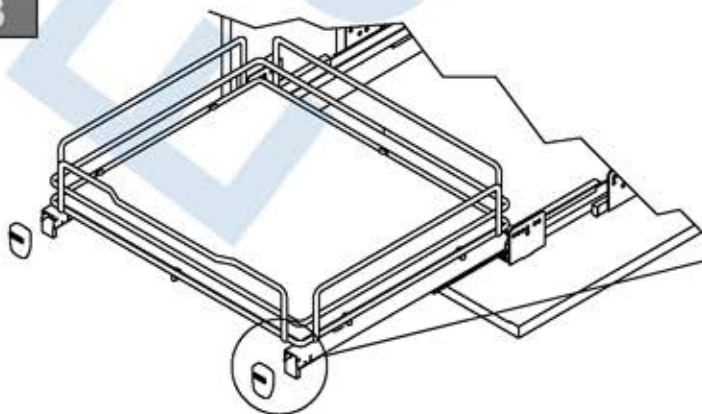

# Wire Pull Out Baskets (WPD-400G~900G)

1

2

3

# Wire Pull Out Baskets (WPD-400G~900G)