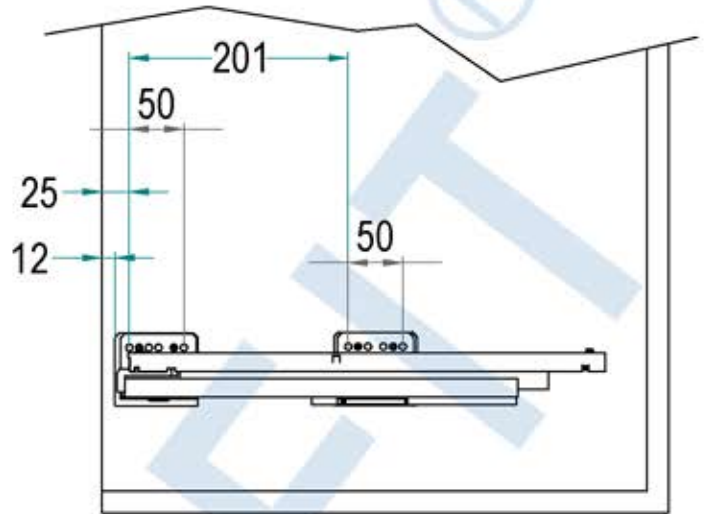

# Wire Pull Out Baskets (WPD-400G~900G)

1

2

3

# Wire Pull Out Baskets (WPD-400G~900G)