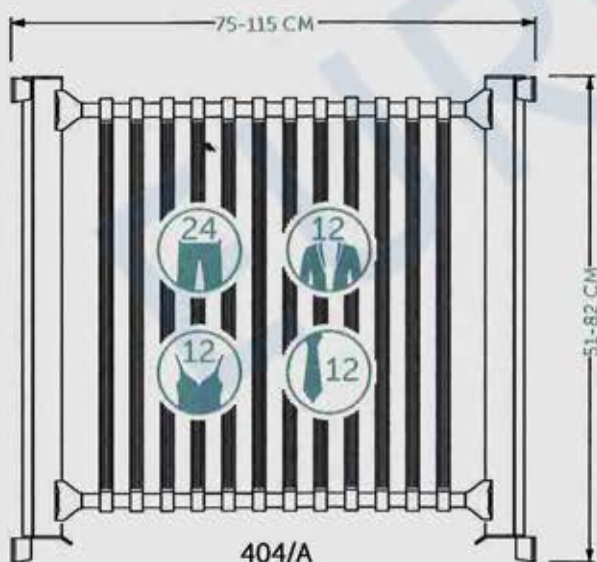

SERIES/PRODUCT	CODE	PIECES PER BOX	PIECES PER CARTON	PIECES PER PALLET
<b>Porta Abiti</b>	404/A	1	6	72
	420/A (spacer)		36	
	416/A (plastic hangers for clothes)	6	60	

420/A