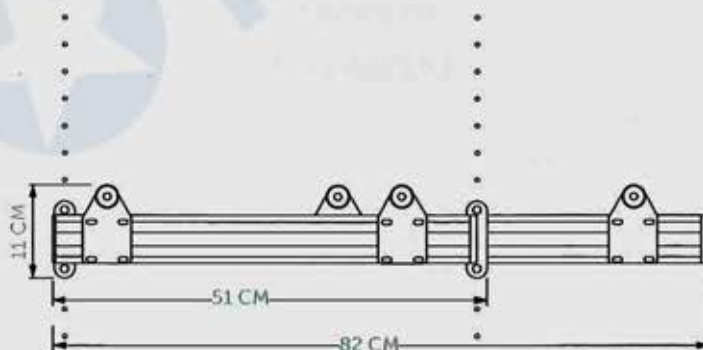

SERIES/PRODUCT	CODE	PIECES PER BOX	PIECES PER CARTON	PIECES PER PALLET
<b>Porta Abiti</b>	404/A	1	6	72
	420/A (spacer)		36	
	416/A (plastic hangers for clothes)	6	60	

420/A