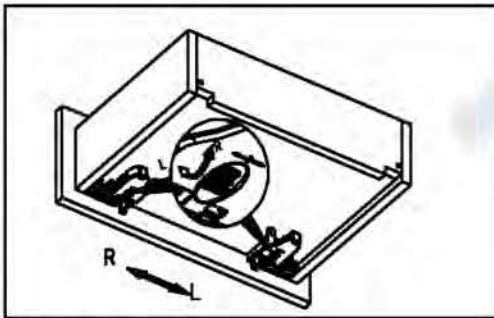

Vero Soft Closing Concealed Full Extension Synchronised Slides SC-07

* DL: Drawer Length
L: Slide Length
LW: Internal Cabinet Width
SKW: Internal Drawer Width

- Synchronized more light ,more silent more smooth,self &soft close system.
- Quick and easy assembling and dismantle the drawer.
- Heigh adjustment 0~+3mm.
- *Side adjustment ±1.5mm.
- Depth adjustment 0~+3mm.
- Loading capacity 40kg

NL Nominal length

Heigh adjustment 0~+3mm.

*Side adjustment ±1.5mm.

Depth adjustment 0~+3mm.

*:Side adjustment ±1.5mm ,provided that the width of the drawer is within tolerance.