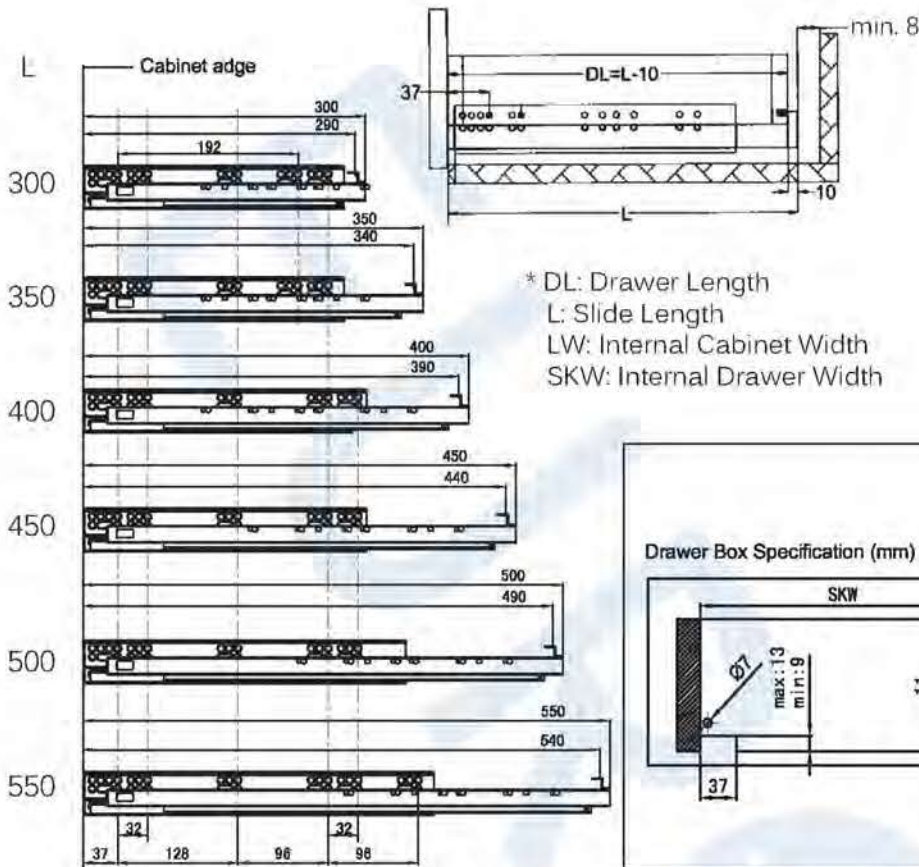

Vero Soft Closing Concealed Full Extension Synchronised Slides SC-07

* DL: Drawer Length
L: Slide Length
LW: Internal Cabinet Width
SKW: Internal Drawer Width

- Synchronized more light ,more silent more smooth,self &soft close system.
- Quick and easy assembling and dismantle the drawer.
- Heigh adjustment 0~+3mm.
- *Side adjustment ±1.5mm.
- Depth adjustment 0~+3mm.
- Loading capacity 40kg

NL Nominal length

Heigh adjustment 0~+3mm.

*Side adjustment ±1.5mm.

Depth adjustment 0~+3mm.

*:Side adjustment ±1.5mm ,provided that the width of the drawer is within tolerance.