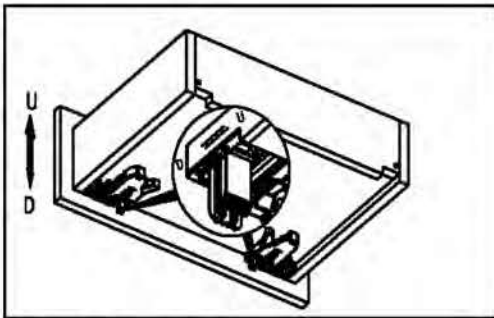

Vero Soft Closing Concealed Full Extension Synchronised Slides SC-07

* DL: Drawer Length
L: Slide Length
LW: Internal Cabinet Width
SKW: Internal Drawer Width

- Synchronized more light ,more silent more smooth,self &soft close system.
- Quick and easy assembling and dismantle the drawer.
- Heigh adjustment 0~+3mm.
- *Side adjustment ±1.5mm.
- Depth adjustment 0~+3mm.
- Loading capacity 40kg

NL Nominal length

Heigh adjustment 0~+3mm.

*Side adjustment ±1.5mm.

Depth adjustment 0~+3mm.

*:Side adjustment ±1.5mm ,provided that the width of the drawer is within tolerance.