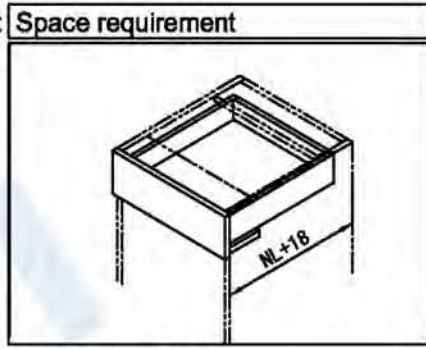

Vero Soft Closing Concealed Full Extension Synchronised Slides SC-07

* DL: Drawer Length
L: Slide Length
LW: Internal Cabinet Width
SKW: Internal Drawer Width

- Synchronized more light ,more silent more smooth,self &soft close system.
- Quick and easy assembling and dismantle the drawer.
- Heigh adjustment 0~+3mm.
- *Side adjustment ±1.5mm.
- Depth adjustment 0~+3mm.
- Loading capacity 40kg

NL Nominal length

Heigh adjustment 0~+3mm.

*Side adjustment ±1.5mm.

Depth adjustment 0~+3mm.

*:Side adjustment ±1.5mm ,provided that the width of the drawer is within tolerance.