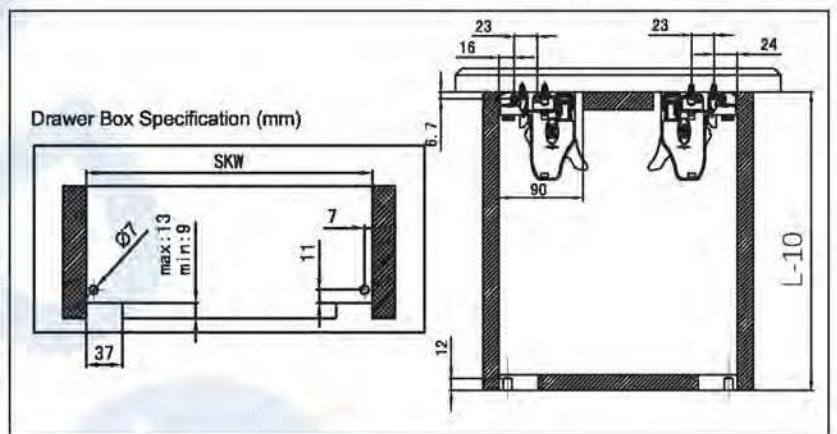

Vero Soft Closing Concealed Full Extension Synchronised Slides SC-07

* DL: Drawer Length
L: Slide Length
LW: Internal Cabinet Width
SKW: Internal Drawer Width

- Synchronized more light ,more silent more smooth,self &soft close system.
- Quick and easy assembling and dismantle the drawer.
- Heigh adjustment 0~+3mm.
- *Side adjustment ±1.5mm.
- Depth adjustment 0~+3mm.
- Loading capacity 40kg

NL Nominal length

Heigh adjustment 0~+3mm.

*Side adjustment ±1.5mm.

Depth adjustment 0~+3mm.

*:Side adjustment ±1.5mm ,provided that the width of the drawer is within tolerance.