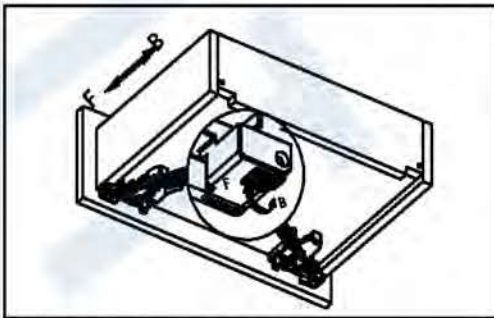

Vero Soft Closing Concealed Full Extension Synchronised Slides SC-07

* DL: Drawer Length
L: Slide Length
LW: Internal Cabinet Width
SKW: Internal Drawer Width

- Synchronized more light ,more silent more smooth,self &soft close system.
- Quick and easy assembling and dismantle the drawer.
- Heigh adjustment 0~+3mm.
- *Side adjustment ±1.5mm.
- Depth adjustment 0~+3mm.
- Loading capacity 40kg

NL Nominal length

Heigh adjustment 0~+3mm.

*Side adjustment ±1.5mm.

Depth adjustment 0~+3mm.

*:Side adjustment ±1.5mm ,provided that the width of the drawer is within tolerance.