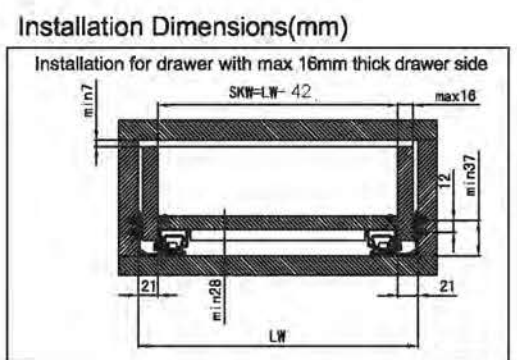

Vero Soft Closing Concealed Full Extension Synchronised Slides SC-07

* DL: Drawer Length
L: Slide Length
LW: Internal Cabinet Width
SKW: Internal Drawer Width

- Synchronized more light ,more silent more smooth,self &soft close system.
- Quick and easy assembling and dismantle the drawer.
- Heigh adjustment 0~+3mm.
- *Side adjustment ±1.5mm.
- Depth adjustment 0~+3mm.
- Loading capacity 40kg

NL Nominal length

Heigh adjustment 0~+3mm.

*Side adjustment ±1.5mm.

Depth adjustment 0~+3mm.

*:Side adjustment ±1.5mm ,provided that the width of the drawer is within tolerance.