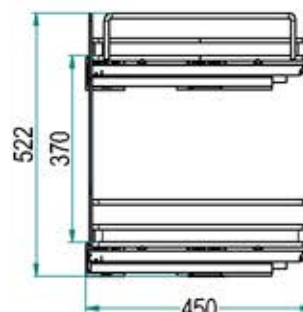

Basket for cleaners manual extraction

Shelf Finishing

CB	CROMO BIANCO/WHITE CHROME
TT	TITANIO/TITANIUM
DX	DESTRO/LEFT
SX	SINISTRO/RIGHT

Main Features

- o Melamine multilayer shelves
- o Oval iron 10x5 wire structure
- o Equipped with n.2 GRASS Dynamic XP slides
- o Soft-closing system as standard
- o Capacity [kg]: 40
- o Polystyrene trays
- o Spacers ABS