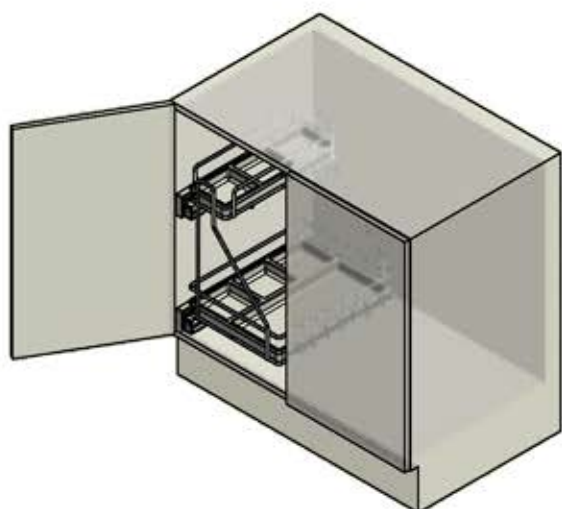

Basket for cleaners manual extraction

Shelf Finishing

CB	CROMO BIANCO/WHITE CHROME
TT	TITANIO/TITANIUM
DX	DESTRO/LEFT
SX	SINISTRO/RIGHT

Main Features

- o Melamine multilayer shelves
- o Oval iron 10x5 wire structure
- o Equipped with n.2 GRASS Dynamic XP slides
- o Soft-closing system as standard
- o Capacity [kg]: 40
- o Polystyrene trays
- o Spacers ABS