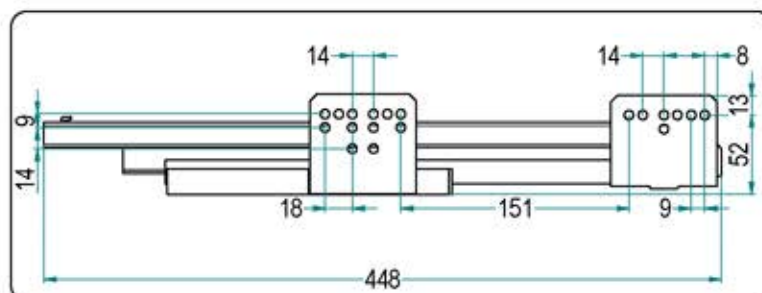

Basket for cleaners manual extraction

Shelf Finishing

CB	CROMO BIANCO/WHITE CHROME
TT	TITANIO/TITANIUM
DX	DESTRO/LEFT
SX	SINISTRO/RIGHT

Main Features

- o Melamine multilayer shelves
- o Oval iron 10x5 wire structure
- o Equipped with n.2 GRASS Dynamic XP slides
- o Soft-closing system as standard
- o Capacity [kg]: 40
- o Polystyrene trays
- o Spacers ABS