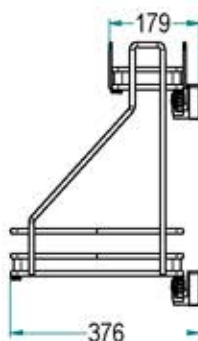

Basket for cleaners manual extraction

Shelf Finishing

CB	CROMO BIANCO/WHITE CHROME
TT	TITANIO/TITANIUM
DX	DESTRO/LEFT
SX	SINISTRO/RIGHT

Main Features

- o Melamine multilayer shelves
- o Oval iron 10x5 wire structure
- o Equipped with n.2 GRASS Dynamic XP slides
- o Soft-closing system as standard
- o Capacity [kg]: 40
- o Polystyrene trays
- o Spacers ABS