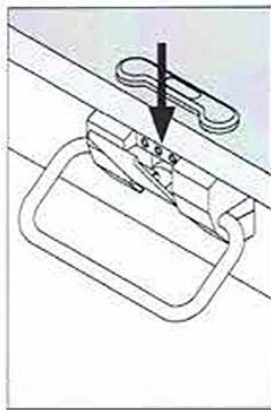

Naber Push Open Mechanism for Clan Cox Bins (WB-Clan-Cox-PO)

1

ø 8,5 mm

Naber Push Open Mechanism for Clan Cox Bins (WB-Clan-Cox-PO)

2

3