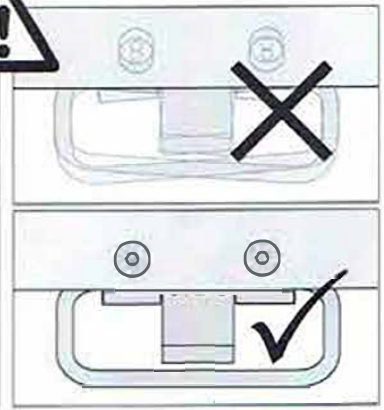

Naber Push Open Mechanism for Clan Cox Bins (WB-Clan-Cox-PO)

1

ø 8,5 mm

Naber Push Open Mechanism for Clan Cox Bins (WB-Clan-Cox-PO)

2

3