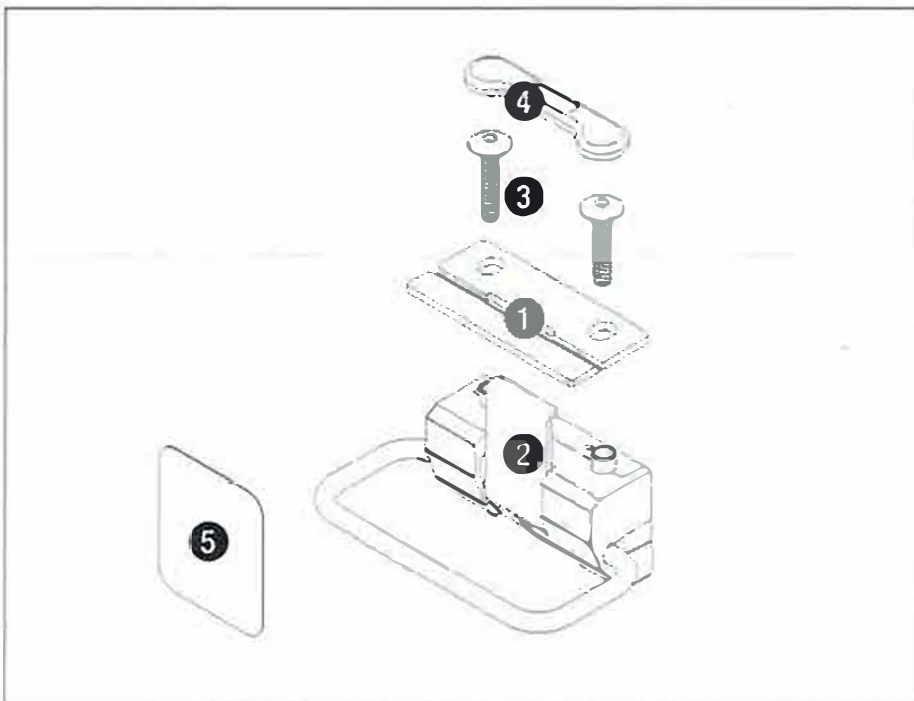

Naber Push Open Mechanism for Clan Cox Bins (WB-Clan-Cox-PO)

1

ø 8,5 mm

Naber Push Open Mechanism for Clan Cox Bins (WB-Clan-Cox-PO)

2

3