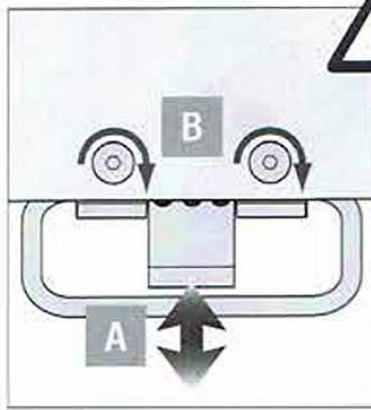

Naber Push Open Mechanism for Clan Cox Bins (WB-Clan-Cox-PO)

1

ø 8,5 mm

Naber Push Open Mechanism for Clan Cox Bins (WB-Clan-Cox-PO)

2

3