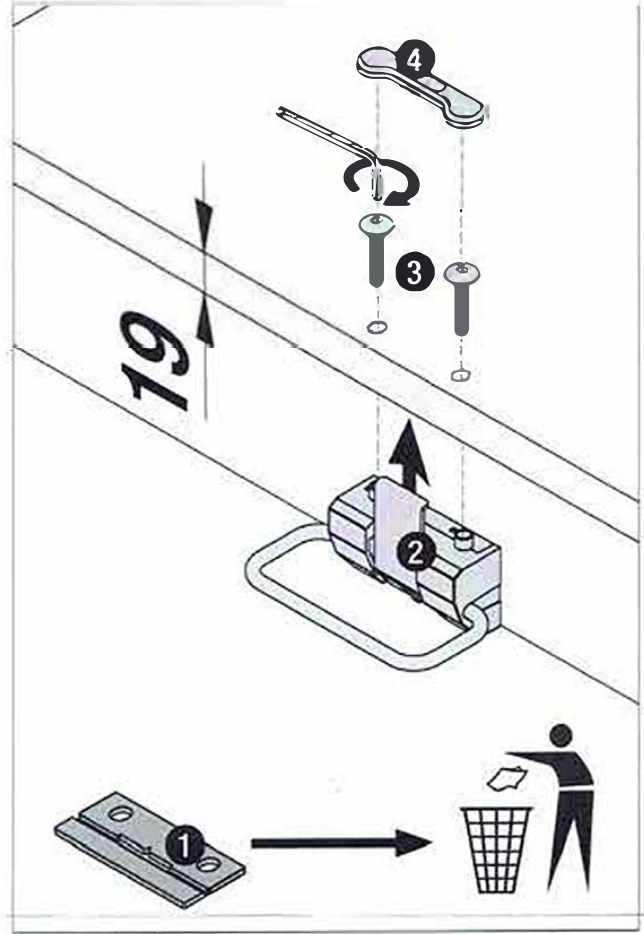

Naber Push Open Mechanism for Clan Cox Bins (WB-Clan-Cox-PO)

1

ø 8,5 mm

Naber Push Open Mechanism for Clan Cox Bins (WB-Clan-Cox-PO)

2

3