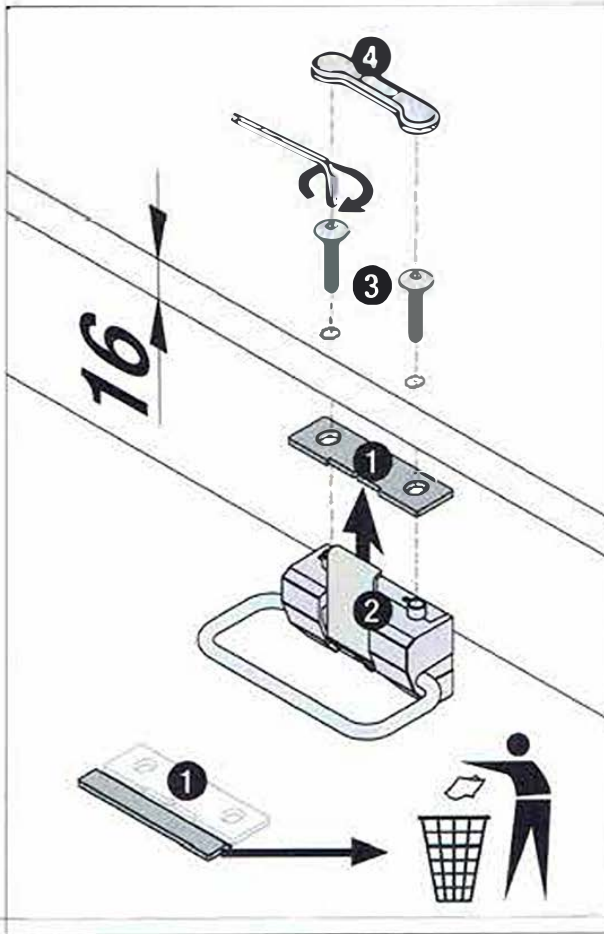

Naber Push Open Mechanism for Clan Cox Bins (WB-Clan-Cox-PO)

1

ø 8,5 mm

Naber Push Open Mechanism for Clan Cox Bins (WB-Clan-Cox-PO)

2

3