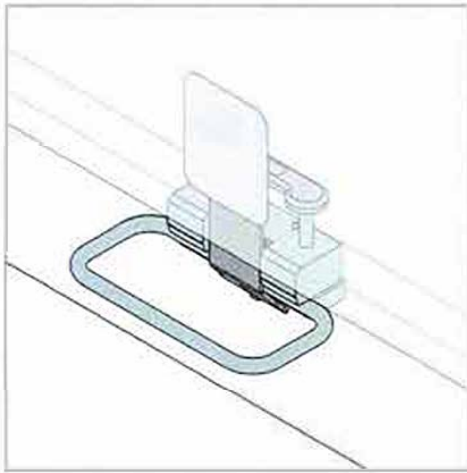

Naber Push Open Mechanism for Clan Cox Bins (WB-Clan-Cox-PO)

1

ø 8,5 mm

Naber Push Open Mechanism for Clan Cox Bins (WB-Clan-Cox-PO)

2

3