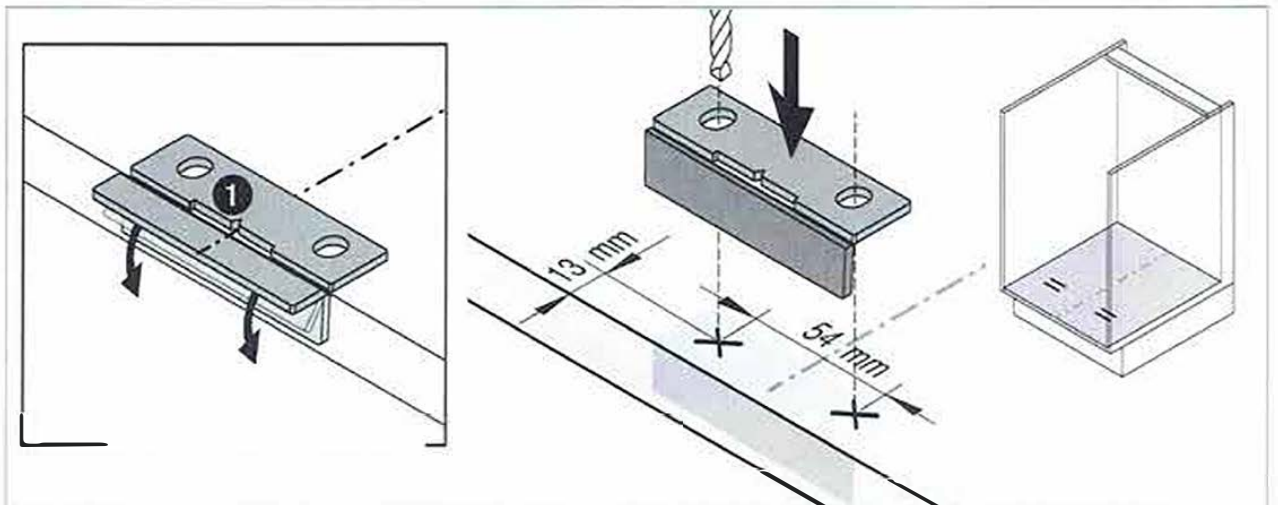

Naber Push Open Mechanism for Clan Cox Bins (WB-Clan-Cox-PO)

1

ø 8,5 mm

Naber Push Open Mechanism for Clan Cox Bins (WB-Clan-Cox-PO)

2

3