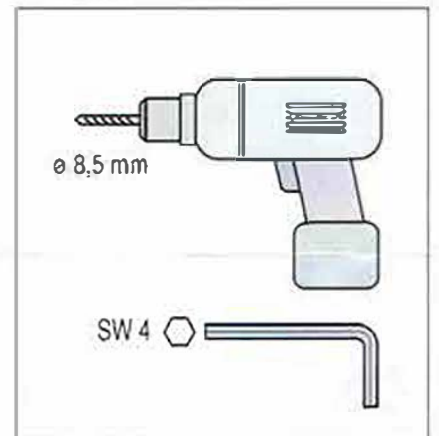

Naber Push Open Mechanism for Clan Cox Bins (WB-Clan-Cox-PO)

1

ø 8,5 mm

Naber Push Open Mechanism for Clan Cox Bins (WB-Clan-Cox-PO)

2

3