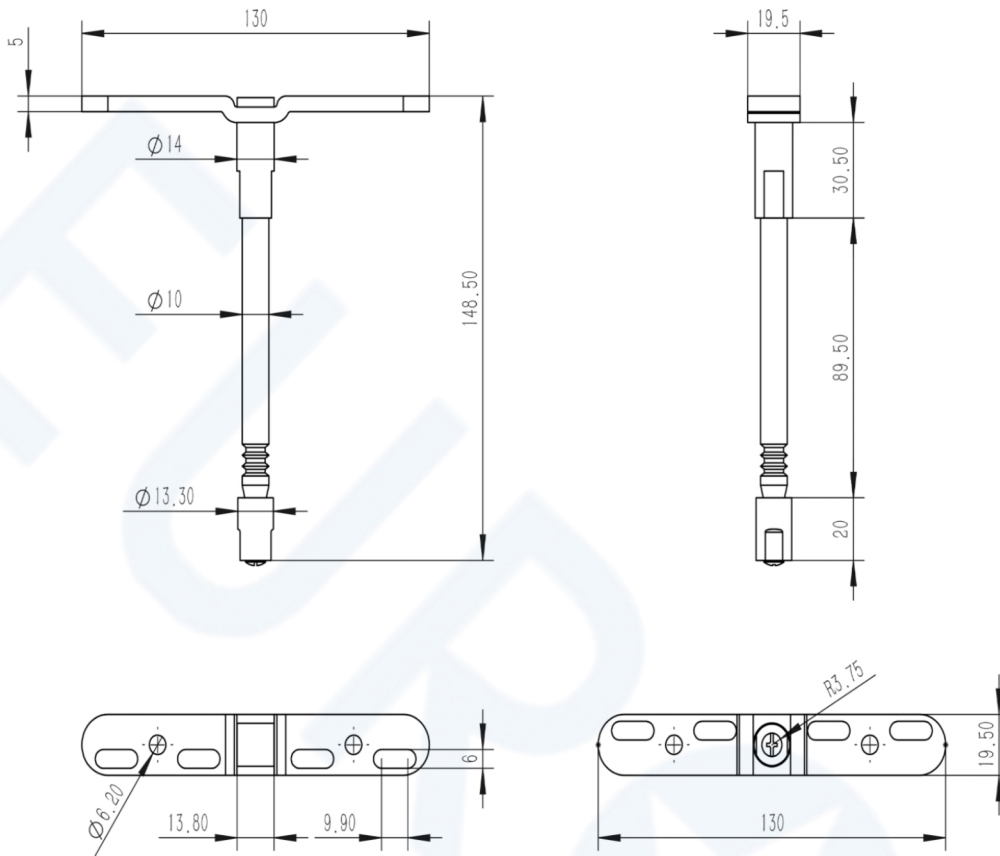

# Floating Shelf Support Pin

SP-Floating 149  
Ø: 14mm

SP-Floating 174  
Ø: 14mm