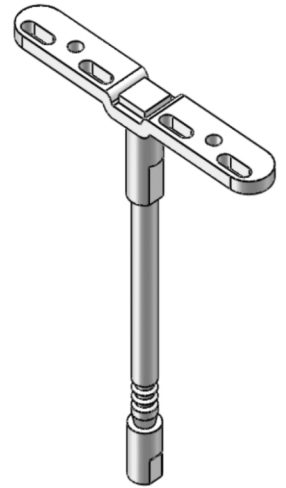

# Floating Shelf Support Pin

SP-Floating 149  
Ø: 14mm

SP-Floating 174  
Ø: 14mm