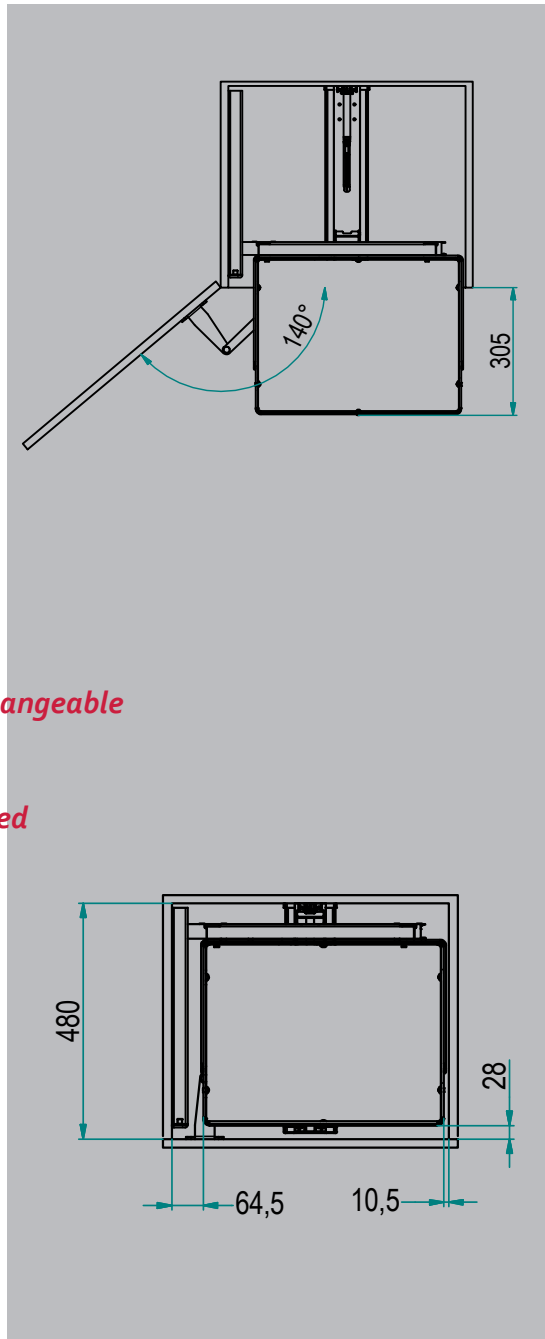

Total Access Column

2 Wire Baskets

5 Levels

Load Capacity: 110kg

Item No.	Inner Cabinet Height (Min)	Basket Size	Cabinet Depth (Inner)	Cabinet Width (outside to outside)
WTA-450TR	1,800	W350 x D370 x H124	480	450