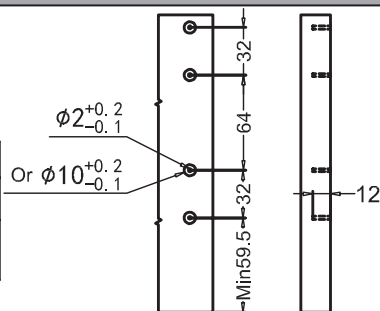

Vero Soft Closing Slim Drawer Set 249mm Height, White

Load Capacity: 35kg Colour: White

Item No.	Drawer Length
SC-804-270E	270
SC-804-350E	350
SC-804-400E	400
SC-804-450E	450
SC-804-500E	500
SC-804-550E	550
SC-804-600E	600

Drawer Installation Dimensions (mm)

249 Drawer front

Ø2 x 12	Ø10 x 12
Wood screw	Anchor bolt
Ø4 x 17	Ø10.3 x 10

Nominal slide length=NL Internal cabinet depth=LT