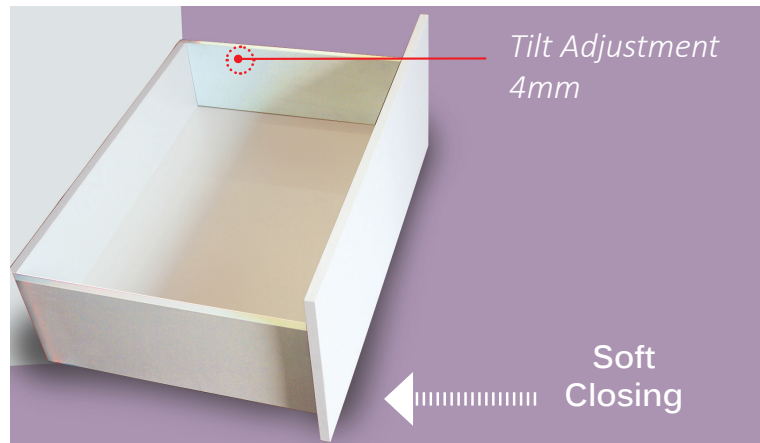

Vero Soft Closing Slim Drawer Set 249mm Height, White

Load Capacity: 35kg Colour: White

Item No.	Drawer Length
SC-804-270E	270
SC-804-350E	350
SC-804-400E	400
SC-804-450E	450
SC-804-500E	500
SC-804-550E	550
SC-804-600E	600

Drawer Installation Dimensions (mm)

249 Drawer front

Ø2 x 12	Ø10 x 12
Wood screw	Anchor bolt
Ø4 x 17	Ø10.3 x 10

Nominal slide length=NL Internal cabinet depth=LT