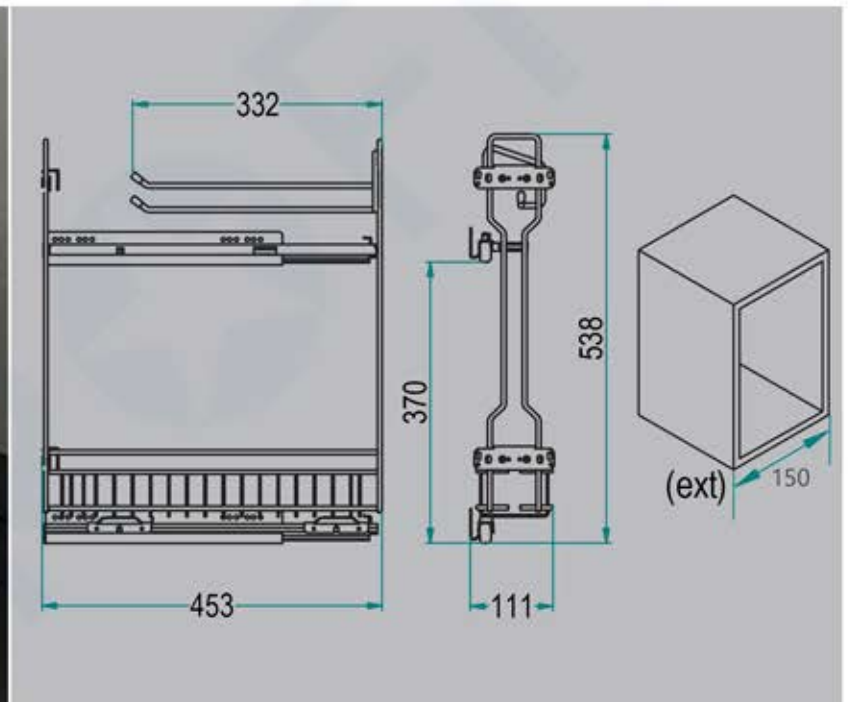

Side Fixed Spice Rack

EUROFIT®

* with Tea Towel Rack

Item No.	Side Mounted	Min Cabinet Depth (Inner)	Cabinet Width (outside to outside)
WTB-150HQ(L)	Left	453	150

Sign Up to check prices & order online

www.eurofit.com.au