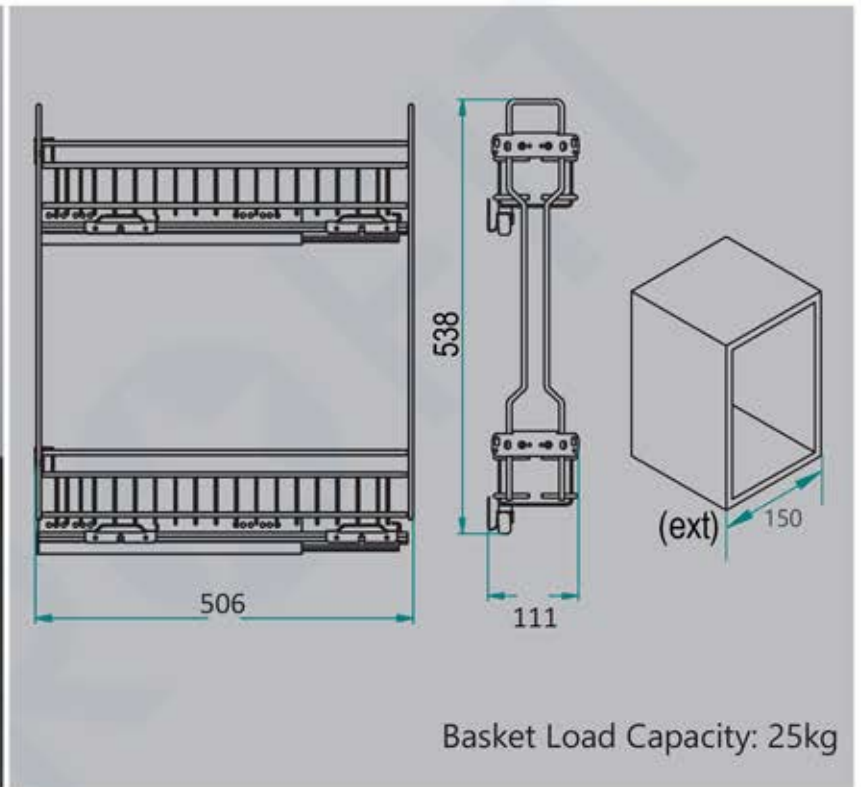

# Side Fixed Spice Rack

EUROFIT®

*Left Side Mounted*

**INOXA**  
INDUSTRIE

Item No.	Side Mounted	Min Cabinet Depth (Inner)	Cabinet Width (outside to outside)
WSR2-150HQ(L)	Left	506	150
WSR2-200HQ(L)	Left	506	200