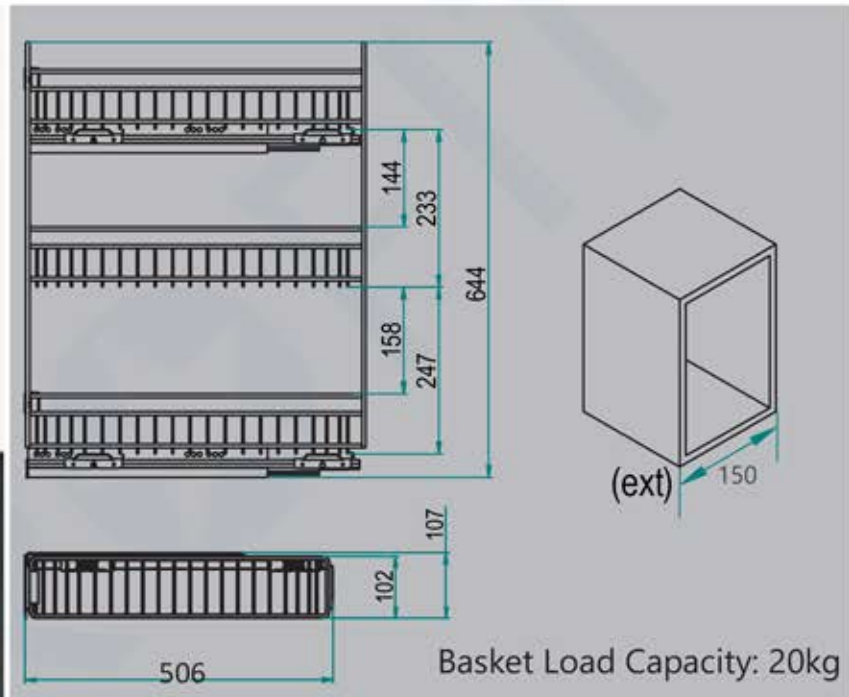

Bottom Fixed Spice Rack

EUROFIT®

* *Left Side Mounted*

Item No.	Side Mounted	Min Cabinet Depth (Inner)	Cabinet Width (outside to outside)
WSR3-150HQ(L)	Left	506	150

Sign Up to check prices & order online

www.eurofit.com.au