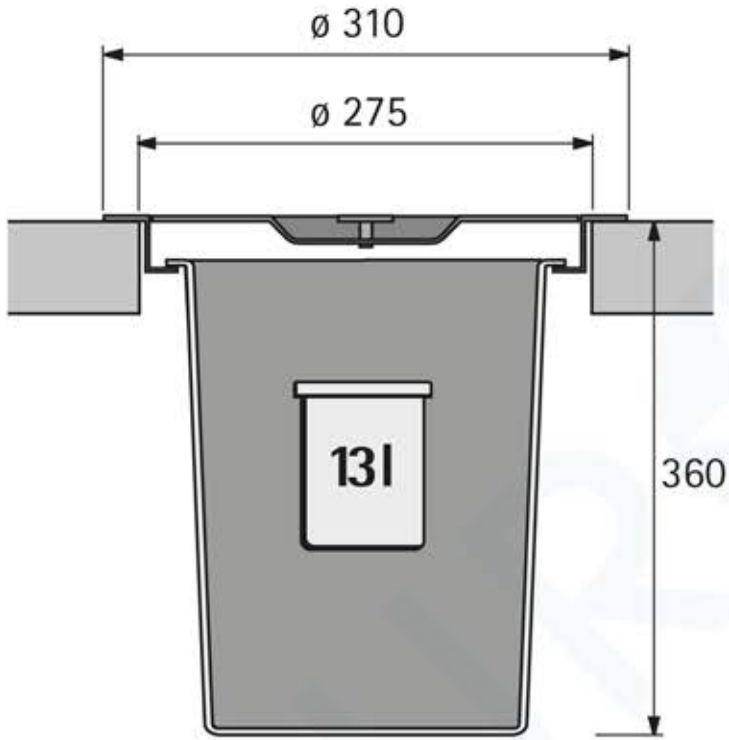

# Hettich Bin.it Drop, 13L, 360mm, Black

Hetti-WB-9295526

EUROFIT®

Sign Up to check prices & order online

[www.eurofit.com.au](http://www.eurofit.com.au)

T: 03 8592 1955