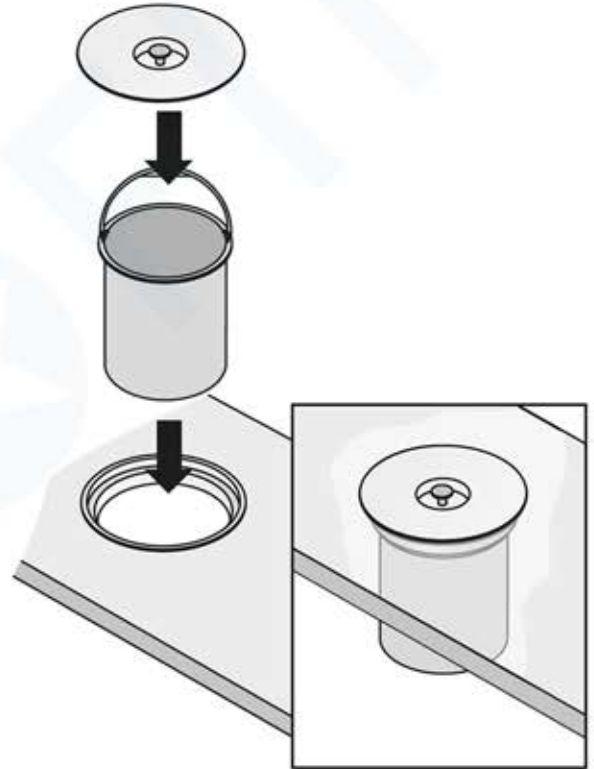

# Hettich Bin.it Drop, 13L, 360mm, Black

Hetti-WB-9295526

EUROFIT®

Sign Up to check prices & order online

[www.eurofit.com.au](http://www.eurofit.com.au)

T: 03 8592 1955