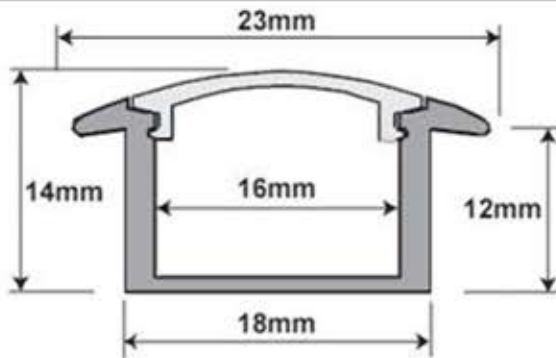

SEQ No.	Item No.	Description
A	LED-S/Light-Warm-FX60	L: 5,000mm, 12V, 23W, Warm White
B	LED-S/Light-Cool-FX60	L: 5,000mm, 12V, 23W, Cold White
C	LED-S/Light-Natu	L: 5,000mm, 12V, 23W, Nature White
1	LED-Profile-846	L: 2,500mm, Mc 18 x 23 x 13, Milky C/Clip
1	LED-Profile-847	L: 2,500mm, Alum Profile W17xW23xD9, Opal C/Clip
1A	LED-End-Cap-854	LED Profile End Caps, 2pcs / pk
2	LED-Lead-To-LED-739	L: 2,000mm, Lead: Driver To Light
3	LED-Driver-40w-962-001	(12V,Max 40W,Driver) + (L: 2,000mm, Cable Aliment, Power Core)
3A	LED-Extension-Lead-766	L: 2,000mm Extension For Distance Between Driver & Light
4	LED-Inner-Lead-770	L: 2,000mm, Interconnected Lead: Light To Light
5	LED-Connection-Clip-731	Connection Clip Light to Light
5A	LED-Corner-Clip-733	Corner Connection Clip
6	LED-Lead-To-Switch-142	L: 2,000mm, Lead Black, Lead Between Driver & Switch
7	LED-Switch-On-Off-127	Switch On-Off Touch Free
7A	LED-Housing-090	Housing for Switch, Silver

Sign Up to check prices & order online

Recess Cabinet Mounted LED Strip Lights System

Order Recommendation

Warm Light Set: A+(1+2+3)

Cool Light Set: B+(1+2+3)

Nature Light Set: C+(1+2+3)

Touch-Free (Optional)
 + 6 Lead to Switch
 + 7 Switch-On-Off
 + 7A Housing (Optional)

Connecting Light To Light

LED-Profile-846

Dimension:

LED-Profile-847

Dimension: