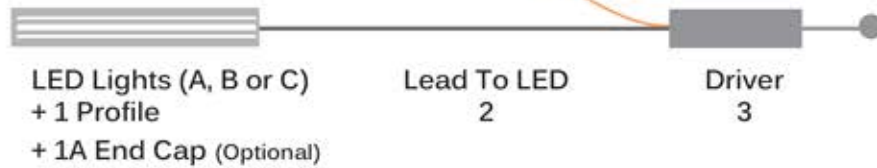

Sign Up to check prices & order online

Recess Cabinet Mounted LED Strip Lights System

Order Recommendation

Warm Light Set: A+(1+2+3)

Cool Light Set: B+(1+2+3)

Nature Light Set: C+(1+2+3)

Touch-Free (Optional)
 + 6 Lead to Switch
 + 7 Switch-On-Off
 + 7A Housing (Optional)