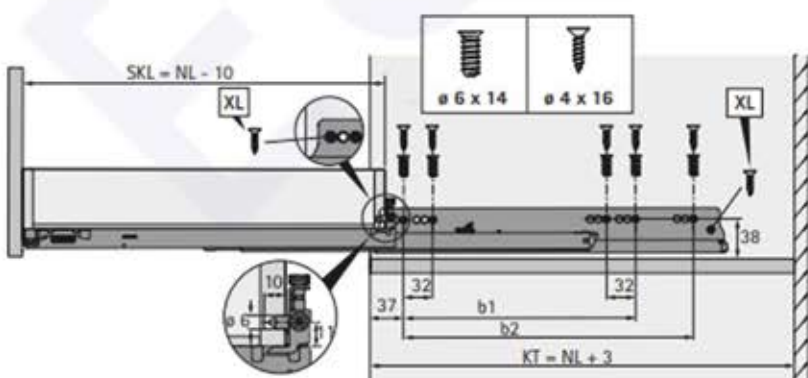

Hettich Actro 5D full extension runner with silent system for wooden drawers

Actro 5D catch

- ▶ Tool-less, intuitive side adjustment up to +/- 1.5 mm
- ▶ Height adjustment up to + 3 mm
- ▶ Die-cast zinc / plastic

Depth adjustment

- ▶ Tool-less installation and adjustment up to + 4 mm
- ▶ For optional use with inset front panels
- ▶ Plastic, grey

Set comprises:

- ▶ 2 depth adjusters
- ▶ 2 activators

Cabinet side	Order no.	PU
left / right	9 257 268	1 pair
left	9 257 266	100 ea.
right	9 257 264	100 ea.

Cabinet side	Order no.	PU
left / right	9 257 706	1 set

Front cross section

Side cross section

NL	b1	b2 (XL 70 kg)	XS 10 kg	L 40 kg	XL 70 kg
250	160				
270	160				
300	160				
320	224				
350	224				
380	224				
400	224				
420	224				
450	256	288			
480	256				
500	256	320			
520	256	320			
550	256	320			
580	256	320			
600	256	320			
650	256	416			
700	256	416			
750	256	416			