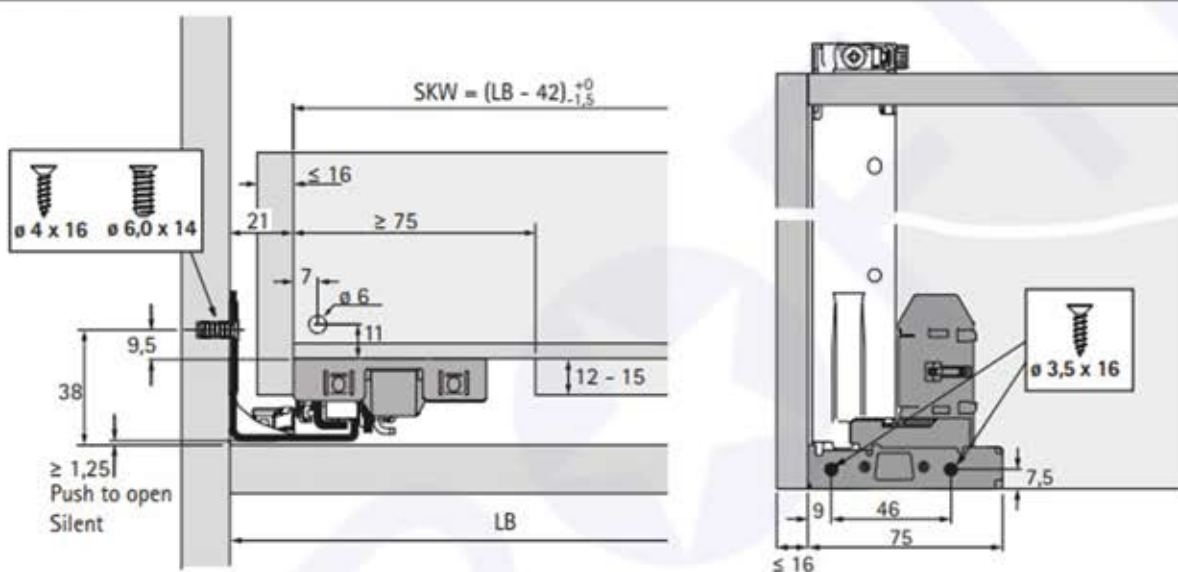

Hettich Actro 5D full extension runner with silent system for wooden drawers

Actro 5D catch

- ▶ Tool-less, intuitive side adjustment up to +/- 1.5 mm
- ▶ Height adjustment up to + 3 mm
- ▶ Die-cast zinc / plastic

Depth adjustment

- ▶ Tool-less installation and adjustment up to + 4 mm
- ▶ For optional use with inset front panels
- ▶ Plastic, grey

Set comprises:

- ▶ 2 depth adjusters
- ▶ 2 activators

Cabinet side	Order no.	PU
left / right	9 257 268	1 pair
left	9 257 266	100 ea.
right	9 257 264	100 ea.

Cabinet side	Order no.	PU
left / right	9 257 706	1 set

Front cross section

Side cross section

NL	b1	b2 (XL 70 kg)	XS 10 kg	L 40 kg	XL 70 kg
250	160				
270	160				
300	160				
320	224				
350	224				
380	224				
400	224				
420	224				
450	256	288			
480	256				
500	256	320			
520	256	320			
550	256	320			
580	256	320			
600	256	320			
650	256	416			
700	256	416			
750	256	416			