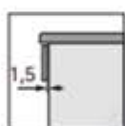

Hettich Actro 5D full extension runner with silent system for wooden drawers

Actro 5D catch

- ▶ Tool-less, intuitive side adjustment up to +/- 1.5 mm
- ▶ Height adjustment up to + 3 mm
- ▶ Die-cast zinc / plastic

Depth adjustment

- ▶ Tool-less installation and adjustment up to + 4 mm
- ▶ For optional use with inset front panels
- ▶ Plastic, grey

Set comprises:

- ▶ 2 depth adjusters
- ▶ 2 activators

Cabinet side	Order no.	PU
left / right	9 257 268	1 pair
left	9 257 266	100 ea.
right	9 257 264	100 ea.

Cabinet side	Order no.	PU
left / right	9 257 706	1 set

Front cross section

Side cross section

NL	b1	b2 (XL 70 kg)	XS 10 kg	L 40 kg	XL 70 kg
250	160				
270	160				
300	160				
320	224				
350	224				
380	224				
400	224				
420	224				
450	256	288			
480	256				
500	256	320			
520	256	320			
550	256	320			
580	256	320			
600	256	320			
650	256	416			
700	256	416			
750	256	416			