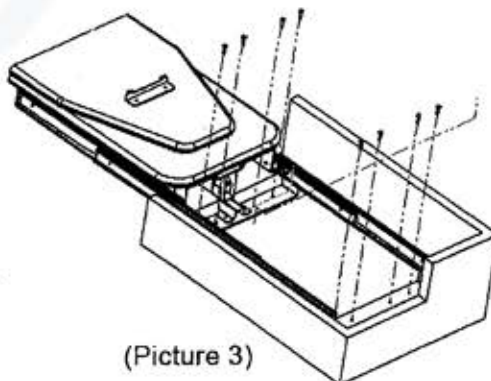

Pull Out Iron Board (IB-01)
Colour: Grey Load Capacity: 45kg

1. DIMENSION REQUIREMENT,

Closet Drawer Dimension Requirement (see picture 1)

Item No.	Description	A×B×C
IB-01	Wood Top Ironing Board	440mm x 320mm x 165mm

2. INSTALLATION PROCEDURE

Step one: Take off the top board of the closet drawer(see picture 2)

Pull Out Iron Board (IB-01)

Colour: Grey Load Capacity: 45kg

Step two: Open the ironing board by pulling the handle, keep all assembling holes on the brackets exposed, and then fix the ironing board on the proper position by 8 pieces M4 wood screws. (see picture 3)