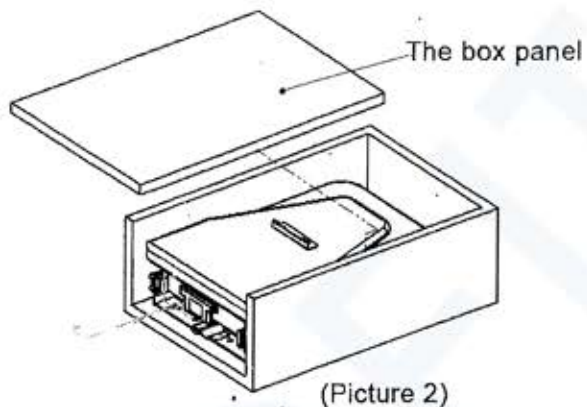

Pull Out Iron Board (IB-01)
Colour: Grey Load Capacity: 45kg

1. DIMENSION REQUIREMENT,

Closet Drawer Dimension Requirement (see picture 1)

Item No.	Description	A×B×C
IB-01	Wood Top Ironing Board	440mm x 320mm x 165mm

2. INSTALLATION PROCEDURE

Step one: Take off the top board of the closet drawer(see picture 2)

Pull Out Iron Board (IB-01)

Colour: Grey Load Capacity: 45kg

Step two: Open the ironing board by pulling the handle, keep all assembling holes on the brackets exposed, and then fix the ironing board on the proper position by 8 pieces M4 wood screws. (see picture 3)