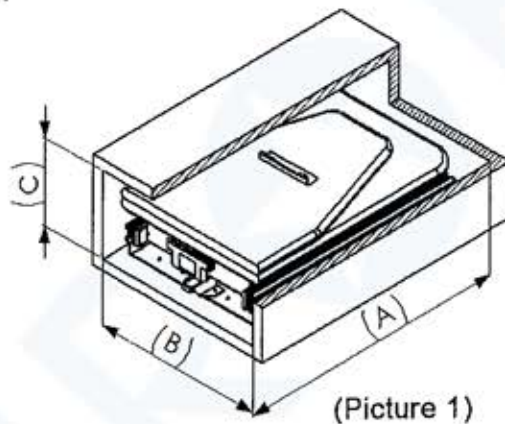

Pull Out Iron Board (IB-01)
Colour: Grey Load Capacity: 45kg

1. DIMENSION REQUIREMENT,

Closet Drawer Dimension Requirement (see picture 1)

Item No.	Description	A×B×C
IB-01	Wood Top Ironing Board	440mm x 320mm x 165mm

2. INSTALLATION PROCEDURE

Step one: Take off the top board of the closet drawer(see picture 2)

Pull Out Iron Board (IB-01)

Colour: Grey Load Capacity: 45kg

Step two: Open the ironing board by pulling the handle, keep all assembling holes on the brackets exposed, and then fix the ironing board on the proper position by 8 pieces M4 wood screws. (see picture 3)