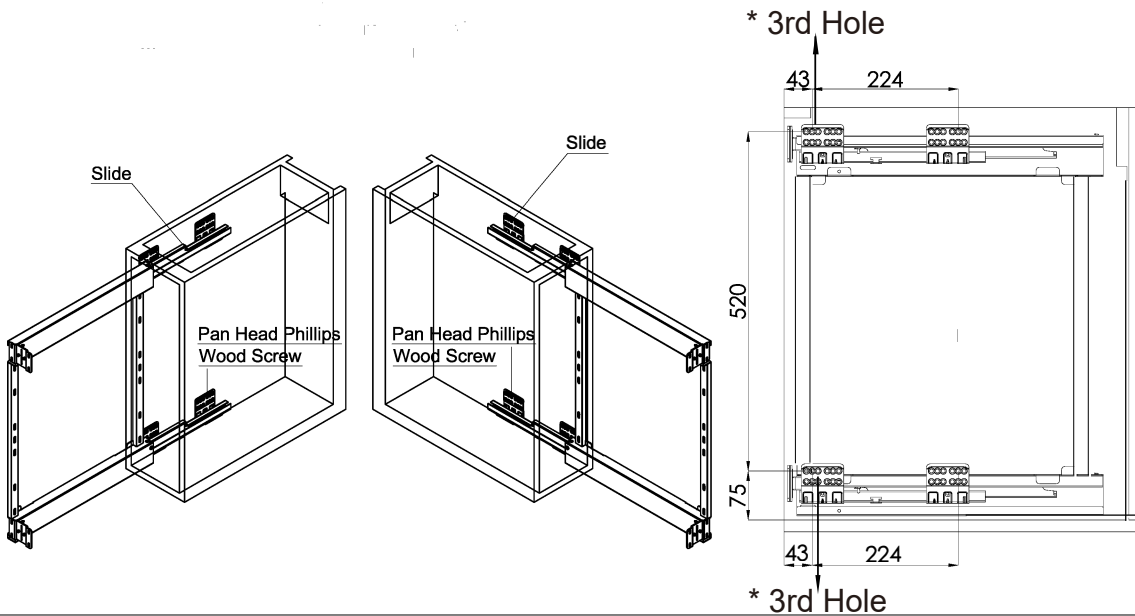

WSR-PSA Side Fixed Rack Installation Instruction

Accessory List

basket	Slide Frame	① Doorconnector	② M5X8	③ M6X10	④ ST4X16	⑤ ST4X16	⑥ wall plug
2 pcs/3pcs	1 set	2 set	4 pcs	4 pcs	8 pcs	8 pcs	4 pcs
		Have been installed in side frame			In the hardware bag		

STEPS 1: