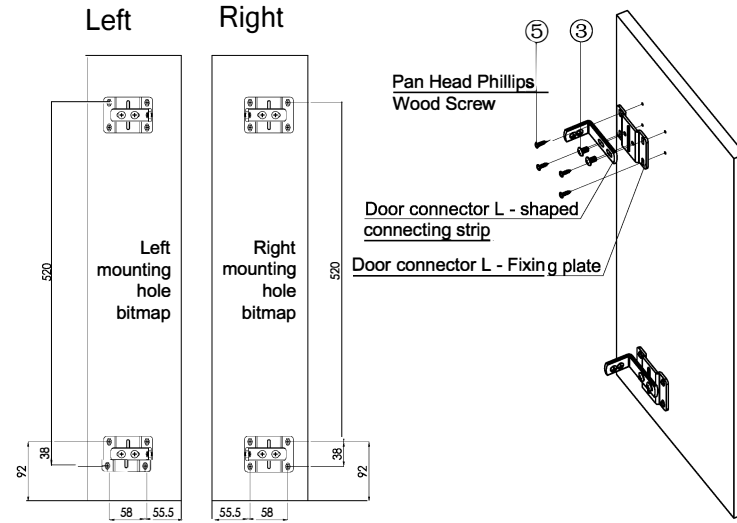

WSR-PSA Side Fixed Rack Installation Instruction

Accessory List

basket	Slide Frame	① Doorconnector	② M5X8	③ M6X10	④ ST4X16	⑤ ST4X16	⑥ wall plug
2 pcs/3pcs	1 set	2 set	4 pcs	4 pcs	8 pcs	8 pcs	4 pcs
		Have been installed in side frame			In the hardware bag		

STEPS 1:

STEPS 2:

STEPS 3: