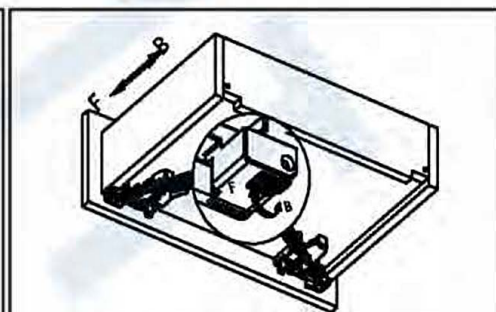

## Installation Dimensions(mm)

- Synchronized more light , more silent more smooth, self & soft close system.
- Quick and easy assembling and dismantle the drawer.
- Height adjustment 0~+3mm.
- \*Side adjustment ±1.5mm.
- Depth adjustment 0~+3mm.
- Loading capacity 40kg

## Space requirement

NL Nominal length

Height adjustment 0~+3mm.

\*Side adjustment ±1.5mm.

Depth adjustment 0~+3mm.

\*:Side adjustment ±1.5mm , provided that the width of the drawer is within tolerance.