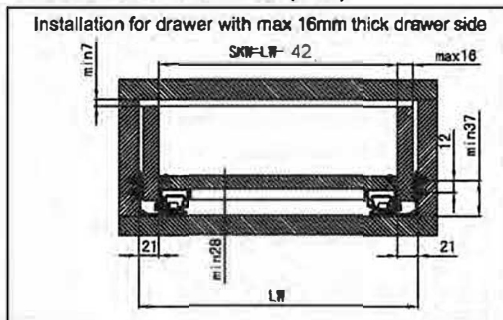

# Vero Push Open Concealed Full Extension Synchronised Slides PO-77

## Installation Dimensions(mm)

- Synchronized more light , more silent more smooth, self & soft close system.
- Quick and easy assembling and dismantle the drawer.
- Height adjustment 0~+3mm.
- \*Side adjustment ±1.5mm.
- Depth adjustment 0~+3mm.
- Loading capacity 40kg

## Space requirement

NL Nominal length

Height adjustment 0~+3mm.

\*Side adjustment ±1.5mm.

Depth adjustment 0~+3mm.

\*:Side adjustment ±1.5mm , provided that the width of the drawer is within tolerance.