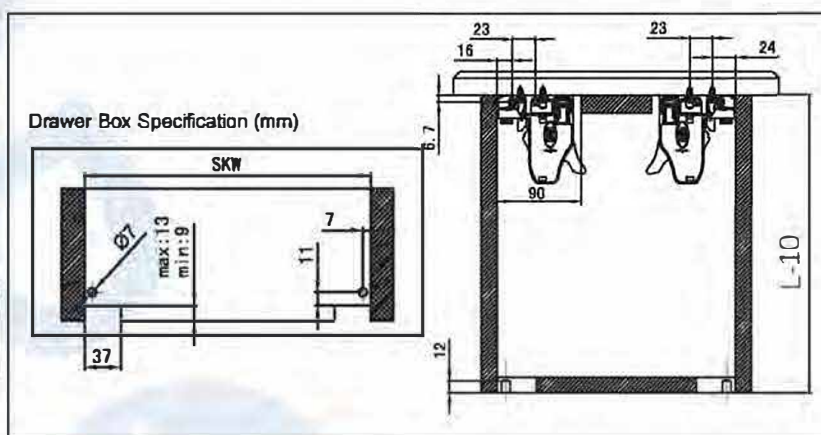

# Vero Push Open Concealed Full Extension Synchronised Slides PO-77

## Installation Dimensions(mm)

- Synchronized more light , more silent more smooth, self & soft close system.
- Quick and easy assembling and dismantle the drawer.
- Height adjustment 0~+3mm.
- \*Side adjustment ±1.5mm.
- Depth adjustment 0~+3mm.
- Loading capacity 40kg

## Space requirement

NL Nominal length

Height adjustment 0~+3mm.

\*Side adjustment ±1.5mm.

Depth adjustment 0~+3mm.

\*:Side adjustment ±1.5mm , provided that the width of the drawer is within tolerance.