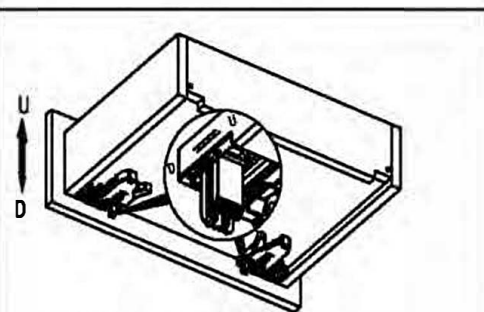

## Installation Dimensions(mm)

- Synchronized more light , more silent more smooth, self & soft close system.
- Quick and easy assembling and dismantle the drawer.
- Height adjustment 0~+3mm.
- \*Side adjustment ±1.5mm.
- Depth adjustment 0~+3mm.
- Loading capacity 40kg

## Space requirement

NL Nominal length

Height adjustment 0~+3mm.

\*Side adjustment ±1.5mm.

Depth adjustment 0~+3mm.

\*:Side adjustment ±1.5mm , provided that the width of the drawer is within tolerance.