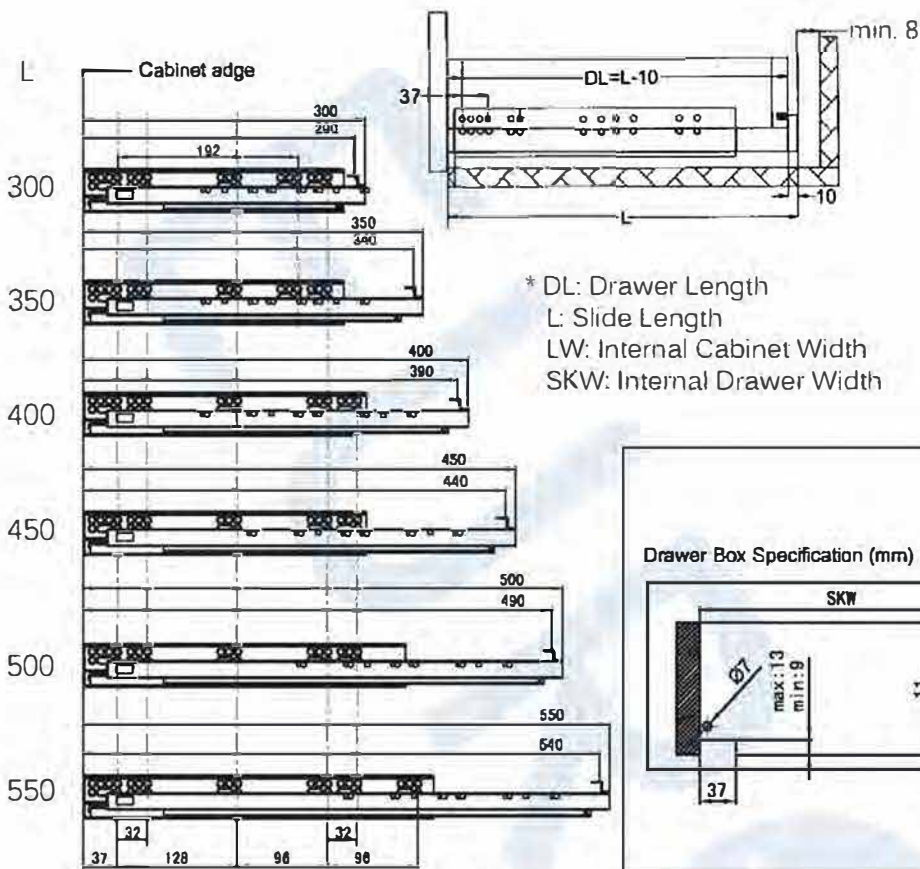

# Vero Push Open Concealed Full Extension Synchronised Slides PO-77

## Installation Dimensions(mm)

- Synchronized more light , more silent more smooth, self & soft close system.
- Quick and easy assembling and dismantle the drawer.
- Height adjustment 0~+3mm.
- \*Side adjustment ±1.5mm.
- Depth adjustment 0~+3mm.
- Loading capacity 40kg

## Space requirement

NL Nominal length

Height adjustment 0~+3mm.

\*Side adjustment ±1.5mm.

Depth adjustment 0~+3mm.

\*:Side adjustment ±1.5mm , provided that the width of the drawer is within tolerance.