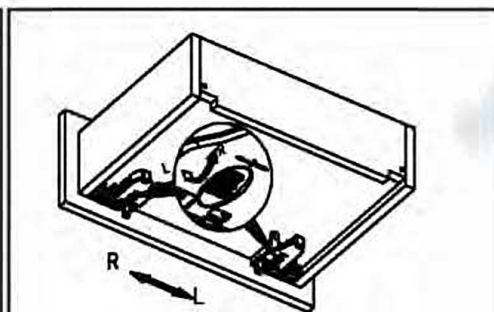

## Installation Dimensions(mm)

- Synchronized more light , more silent more smooth, self & soft close system.
- Quick and easy assembling and dismantle the drawer.
- Height adjustment 0~+3mm.
- \*Side adjustment ±1.5mm.
- Depth adjustment 0~+3mm.
- Loading capacity 40kg

## Space requirement

NL Nominal length

Height adjustment 0~+3mm.

\*Side adjustment ±1.5mm.

Depth adjustment 0~+3mm.

\*:Side adjustment ±1.5mm , provided that the width of the drawer is within tolerance.