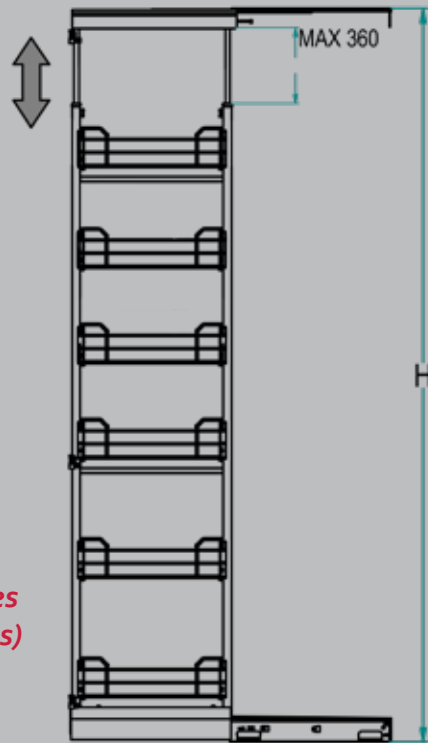

## Pull Out Pantries

Wire Baskets  
2

- \* Melamine Trays
- \* Anti-Slip Surface
- \* Thomas Regout Slides (Made In Netherlands)

THOMAS REGOUT INTERNATIONAL B.V.

Soft Closing

Made In Italy

Door Brackets

Item No.	B (mm)	W (mm)
WPP6-300TR	246	232
WPP6-400TR	346	332
WPP6-500TR	446	432

### 6 Baskets Pull Out Pantry With Thomas Regout Slides

Load Capacity: 120kg

Item No.	Basket Size	Cabinet Height (Inner)	Cabinet Depth (Inner)	Cabinet Width (outside to outside)
WPP6-300TR	W244 x D426 x H124	1,860~2,185	487	300
WPP6-400TR	W344 x D426 x H124	1,860~2,185	487	400
wPP6-500TR	W444 x D426 x H124	1,860~2,185	487	500