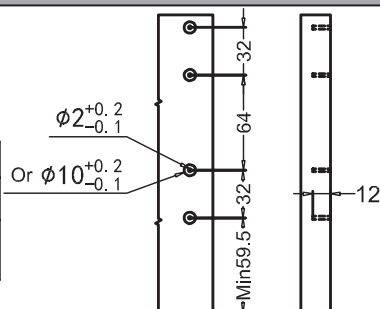

Vero Push Open Slim Drawer Set 249mm Height, White

Load Capacity: 35kg Colour: White

Item No.	Drawer Length
SC-804(PO)-350E	350
SC-804(PO)-550E	550

Drawer Installation Dimensions (mm)

249 Drawer front

Ø2 x 12	Ø10 x 12
Wood screw	Anchor bolt
Ø4 x 17	Ø10.3 x 10

Nominal slide length=NL Internal cabinet depth=LT