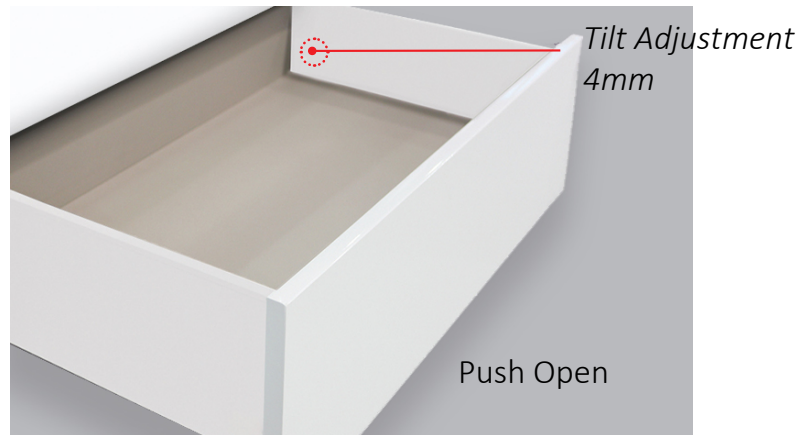

Vero Push Open Slim Drawer Set 249mm Height, White

Load Capacity: 35kg Colour: White

Item No.	Drawer Length
SC-804(PO)-350E	350
SC-804(PO)-550E	550

Drawer Installation Dimensions (mm)

249 Drawer front

Ø2 x 12	Ø10 x 12
Wood screw	Anchor bolt
Ø4 x 17	Ø10.3 x 10

Nominal slide length=NL Internal cabinet depth=LT