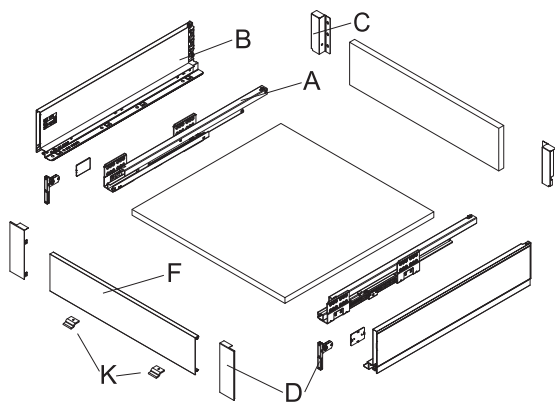

Vitara Soft Closing Internal Slim Drawer Set 116mm Height, Inner-SC-402K

Product information

Loading capacity: 40kg

- Inner drawer, height 116mm.
- Wide range of depth from 270mm to 550mm.
- Front convenient fine adjustment mechanism integrated.
Up & down ± 1.5 mm, left & right ± 1.5 mm.
- Synchronization mechanism of the slides stabilizes the sliding motion and eliminates noises from the living space.

Components view

- | | | |
|----------|---|---|
| A | Drawer slide L/R
Loading capacity: 40kg
NL: 270/ 300/ 350/ 400/ 450/ 500/ 550mm |  |
| B | Side wall L/R
NL: 270/ 300/ 350/ 400/ 450/ 500/ 550mm |  |
| C | Back panel connector L/R |  |
| D | Inner drawer front connector L/R |  |
| F | Inner front panel
Automatically cut - the cabinet body width LW - 98
Size: 1200mm |  |
| K | Front panel connector |  |