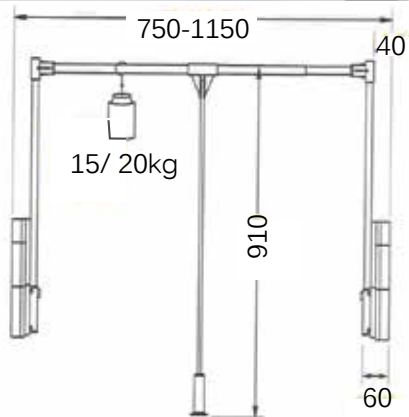

Wardrobe Accessories

Pull Down Hangers

- Pull Down Hangers - 20kg.....11-1
- Pull Down Hangers - 15kg.....11-1
- Pull Down Hangers - 12kg.....11-2

Hanging Rails and Supports

- Oval Rails and Supports.....11-3
- Round Rails and Supports.....11-5

Pull Out Racks

- Trouser Racks.....11-7
- Jewellery Boxes.....11-8
- Tie Hangers.....11-8
- Ironing Boards.....11-9
- Coat Hooks.....11-9
- Shoe Racks.....11-10

Pull Down Hangers

Item No.	Colour	Cabinet Width (outside to outside)	Max Load Capacity
ZLF-700A-Grey	Grey	782 ~ 1182mm	15kg
ZLF-700B-Brown	Brown	782 ~ 1182mm	15kg
ZLF-Super-Grey	Grey	782 ~ 1182mm	20kg

Sign Up to check prices & order online

www.eurofit.com.au

Pull Down Hangers Single Arm

Item No.	Colour	Description	Min. Cabinet Width (outside to outside)	Max Load Capacity
ZLF-101R	Grey	Single Arm Right	490mm	12kg
ZLF-102L	Grey	Single Arm Left	490mm	12kg
ZLF-103_Spacer	Grey	Single Arm Spacer	Spacer thickness 20mm	N/A