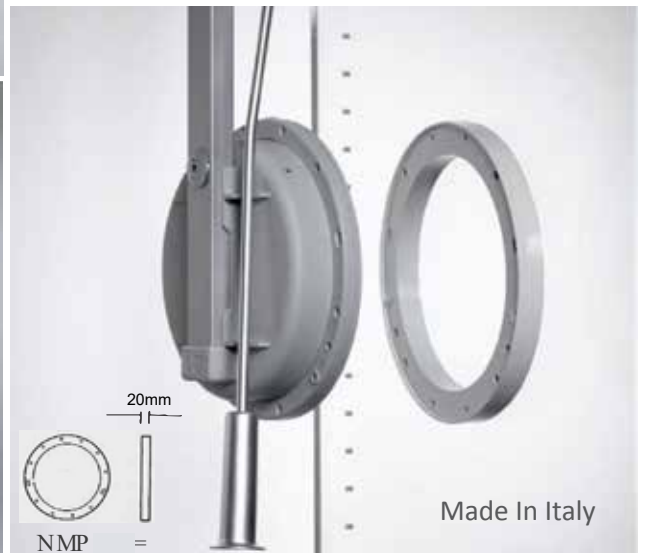

Sign Up to check prices & order online

www.eurofit.com.au

Pull Down Hangers Single Arm

Item No.	Colour	Description	Min. Cabinet Width (outside to outside)	Max Load Capacity
ZLF-101R	Grey	Single Arm Right	490mm	12kg
ZLF-102L	Grey	Single Arm Left	490mm	12kg
ZLF-103_Spacer	Grey	Single Arm Spacer	Spacer thickness 20mm	N/A