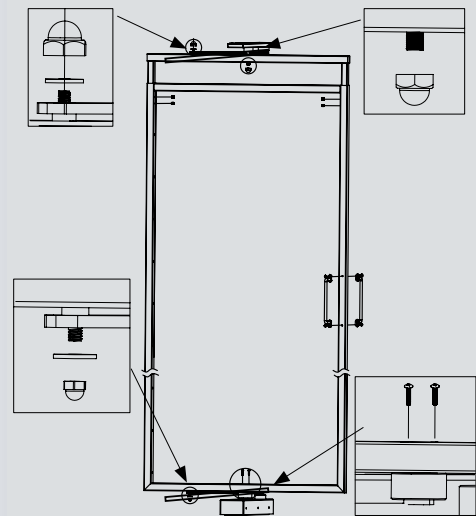

Tie Hanger (Fixed)

Made In Italy

Item No.	Size
ZTH-Fixed	W55 x D450 x H55

Tie Hanger (Pull Out)

Item No.	Size
ZTH-Pull	W160 x D510 x H55

Wardrobe Acce

11

Sign Up to check prices & order online

www.eurofit.com.au

Pull Out Ironing Boards

Item No.	Description	Min Cabinet (Inner)
IB-01	Iron Board With 1 x Cover	W320 x D430 x H150mm
IB-01-Cover	Extra Cover	-

Item No.	Description	Min Cabinet (Inner)
IB-04	Iron Board With 1 x Cover	W360 x D470 x H300mm

Slide Out & Revolving Shoe Racks

** Slide Out 360° Revolving*

★ View video at www.eurofit.com.au/products/252

Item No.	Levels	Cabinet Height (Inner)	Cabinet Depth (Inner)	Cabinet Width (outside to outside)
ZSR4-800R-Black	4	790 ~ 990	460	800mm
ZSR6-800R-Black	6	1,070 ~ 1,270	460	800mm
ZSR12-800R-Black	12	1,910 ~ 2,110	460	800mm