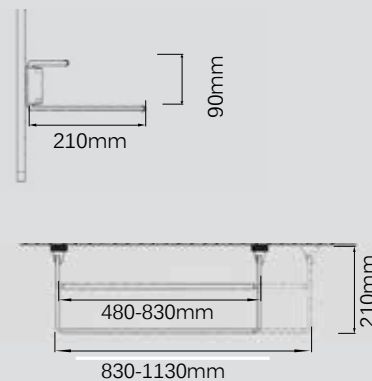

Tie Hanger (Fixed)

Made In Italy

Item No.	Size
ZTH-Fixed	W55 x D450 x H55

Tie Hanger (Pull Out)

Item No.	Size
ZTH-Pull	W160 x D510 x H55

Wardrobe Acce

11

Sign Up to check prices & order online

Slide Out & Revolving Shoe Racks

** Slide Out 360° Revolving*

★ View video at www.eurofit.com.au/products/252

Item No.	Levels	Cabinet Height (Inner)	Cabinet Depth (Inner)	Cabinet Width (outside to outside)
ZSR4-800R-Black	4	790 ~ 990	460	800mm
ZSR6-800R-Black	6	1,070 ~ 1,270	460	800mm
ZSR12-800R-Black	12	1,910 ~ 2,110	460	800mm

Sign Up to check prices & order online

www.eurofit.com.au

Pull Out Shoe Racks

Item No.	Basket Size	Cabinet Width outside to outside
ZSR-600	W568xD462xH151	600
ZSR-800	W768xD462xH151	800

Item No.	Basket Size	Cabinet Width outside to outside
ZSR-600BSC-BLK	W450xD468xH145	600~700
ZSR-800BSC-BLK	W650xD468xH145	800~900

Shoe Racks

Made In Italy

Item No.	Cab Width (Inner)	Cab Depth (Inner)	H
ZSR-B480	480 ~ 830mm	210mm	90mm
ZSR-B830	830 ~ 1,130mm	210mm	90mm

Sign Up to check prices & order online

www.eurofit.com.au

11-11

T: 03 8592 1955