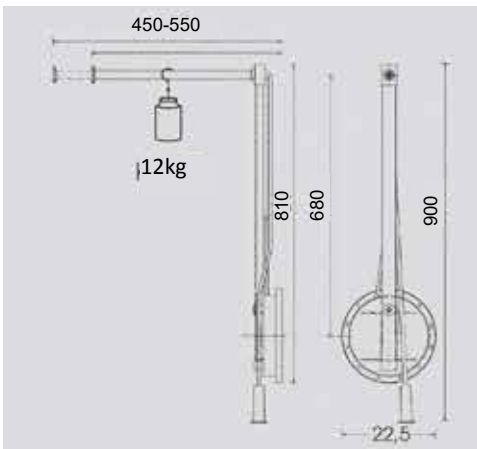

Pull Out Racks

- Trouser Racks.....11-7
- Jewellery Boxes.....11-8
- Tie Hangers.....11-8
- Ironing Boards.....11-9
- Coat Hooks.....11-9
- Shoe Racks.....11-10

Pull Down Hangers

Item No.	Colour	Cabinet Width (outside to outside)	Max Load Capacity
ZLF-700A-Grey	Grey	782 ~ 1182mm	15kg
ZLF-700B-Brown	Brown	782 ~ 1182mm	15kg
ZLF-Super-Grey	Grey	782 ~ 1182mm	20kg

Sign Up to check prices & order online

www.eurofit.com.au

Pull Down Hangers Single Arm

Item No.	Colour	Description	Min. Cabinet Width (outside to outside)	Max Load Capacity
ZLF-101R	Grey	Single Arm Right	490mm	12kg
ZLF-102L	Grey	Single Arm Left	490mm	12kg
ZLF-103_Spacer	Grey	Single Arm Spacer	Spacer thickness 20mm	N/A

Sign Up to check prices & order online

Oval Hanging Rails

Rail-O30 Rail-O30-MB Rail-O30-AL

** Easy To Cut*
** Reinforced*

Item No.	Finish	Material	Size	Length	Carton Qty
Rail-O30	Polished Chrome	Steel	15x30mm	2,950mm	10
Rail-O30-MB	Matt Black	Steel	15x30mm	2,950mm	10
Rail-O30-AL	Anodized Silver	Aluminium	15x30mm	2,950mm	20

Tie Hanger (Fixed)

Made In Italy

Item No.	Size
ZTH-Fixed	W55 x D450 x H55

Tie Hanger (Pull Out)

Item No.	Size
ZTH-Pull	W160 x D510 x H55

Wardrobe Acce

11

Sign Up to check prices & order online