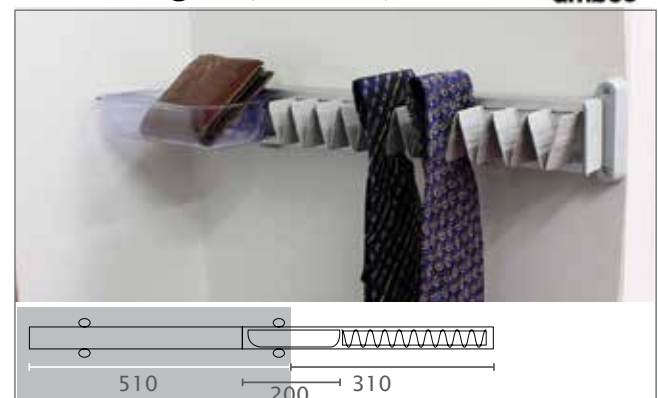

Jewellery Box with Black Velvet Inserts

Item No.	Jewellery Box Size	Feature	Cabinet Width (outside to outside)
ZJB-Insert-450	W450 x D440 x H55	6 Storage + 1 Jewellery Compartment	Jewellery Box Only
ZJB-Insert-650	W650 x D440 x H55	12 Storage + 1 Jewellery Compartment	Jewellery Box Only

Tie Hanger (Fixed)

Made In Italy

Item No.	Size
ZTH-Fixed	W55 x D450 x H55

Tie Hanger (Pull Out)

Item No.	Size
ZTH-Pull	W160 x D510 x H55

Wardrobe Acce

11

Sign Up to check prices & order online