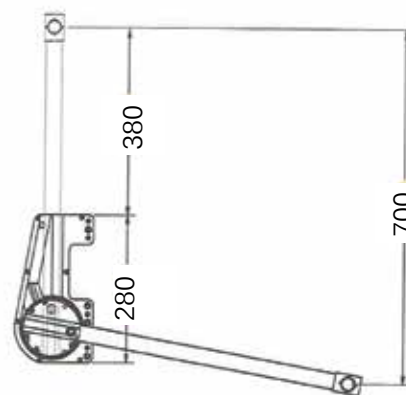

Wardrobe Accessories

Pull Down Hangers

- Pull Down Hangers - 20kg.....11-1
- Pull Down Hangers - 15kg.....11-1
- Pull Down Hangers - 12kg.....11-2

Hanging Rails and Supports

- Oval Rails and Supports.....11-3
- Round Rails and Supports.....11-5

Pull Out Racks

- Trouser Racks.....11-7
- Jewellery Boxes.....11-8
- Tie Hangers.....11-8
- Ironing Boards.....11-9
- Coat Hooks.....11-9
- Shoe Racks.....11-10

Pull Down Hangers

Item No.	Colour	Cabinet Width (outside to outside)	Max Load Capacity
ZLF-700A-Grey	Grey	782 ~ 1182mm	15kg
ZLF-700B-Brown	Brown	782 ~ 1182mm	15kg
ZLF-Super-Grey	Grey	782 ~ 1182mm	20kg

Sign Up to check prices & order online

www.eurofit.com.au

Pull Down Hangers Single Arm

Item No.	Colour	Description	Min. Cabinet Width (outside to outside)	Max Load Capacity
ZLF-101R	Grey	Single Arm Right	490mm	12kg
ZLF-102L	Grey	Single Arm Left	490mm	12kg
ZLF-103_Spacer	Grey	Single Arm Spacer	Spacer thickness 20mm	N/A