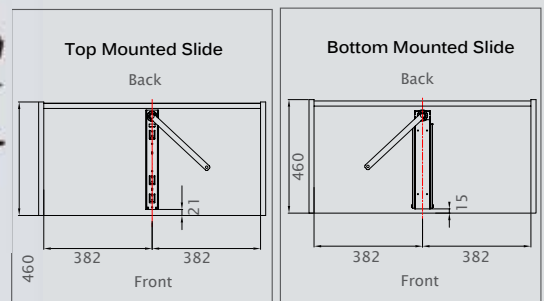

Tie Hanger (Fixed)

Made In Italy

Item No.	Size
ZTH-Fixed	W55 x D450 x H55

Tie Hanger (Pull Out)

Item No.	Size
ZTH-Pull	W160 x D510 x H55

Wardrobe Acce

11

Sign Up to check prices & order online

www.eurofit.com.au

Pull Out Ironing Boards

Item No.	Description	Min Cabinet (Inner)
IB-01	Iron Board With 1 x Cover	W320 x D430 x H150mm
IB-01-Cover	Extra Cover	-

Item No.	Description	Min Cabinet (Inner)
IB-04	Iron Board With 1 x Cover	W360 x D470 x H300mm

Slide Out & Revolving Shoe Racks

** Slide Out 360° Revolving*

★ View video at www.eurofit.com.au/products/252

Item No.	Levels	Cabinet Height (Inner)	Cabinet Depth (Inner)	Cabinet Width (outside to outside)
ZSR4-800R-Black	4	790 ~ 990	460	800mm
ZSR6-800R-Black	6	1,070 ~ 1,270	460	800mm
ZSR12-800R-Black	12	1,910 ~ 2,110	460	800mm