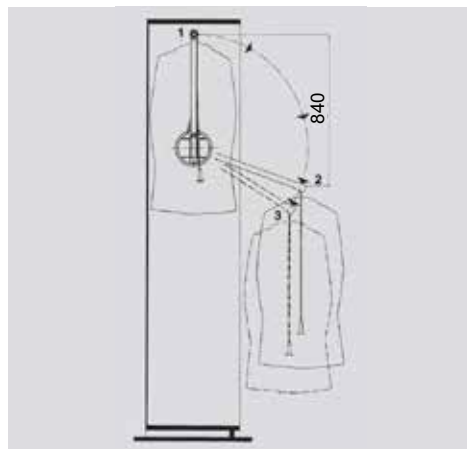

Pull Out Racks

- Trouser Racks.....11-7
- Jewellery Boxes.....11-8
- Tie Hangers.....11-8
- Ironing Boards.....11-9
- Coat Hooks.....11-9
- Shoe Racks.....11-10

Pull Down Hangers

Item No.	Colour	Cabinet Width (outside to outside)	Max Load Capacity
ZLF-700A-Grey	Grey	782 ~ 1182mm	15kg
ZLF-700B-Brown	Brown	782 ~ 1182mm	15kg
ZLF-Super-Grey	Grey	782 ~ 1182mm	20kg

Sign Up to check prices & order online

www.eurofit.com.au

Pull Down Hangers Single Arm

Item No.	Colour	Description	Min. Cabinet Width (outside to outside)	Max Load Capacity
ZLF-101R	Grey	Single Arm Right	490mm	12kg
ZLF-102L	Grey	Single Arm Left	490mm	12kg
ZLF-103_Spacer	Grey	Single Arm Spacer	Spacer thickness 20mm	N/A