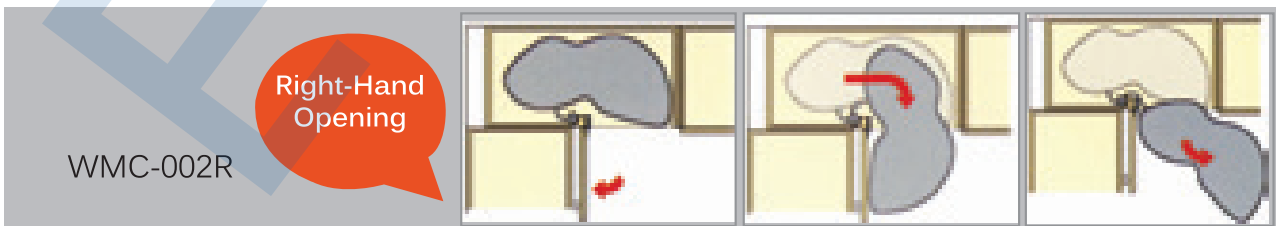

Blind Corner Solutions With Revolving Tray (WMC-001L / 002R)

Each Tray
Installed
Independently

Left-Hand
Opening

WMC-001L

Right-Hand
Opening

WMC-002R