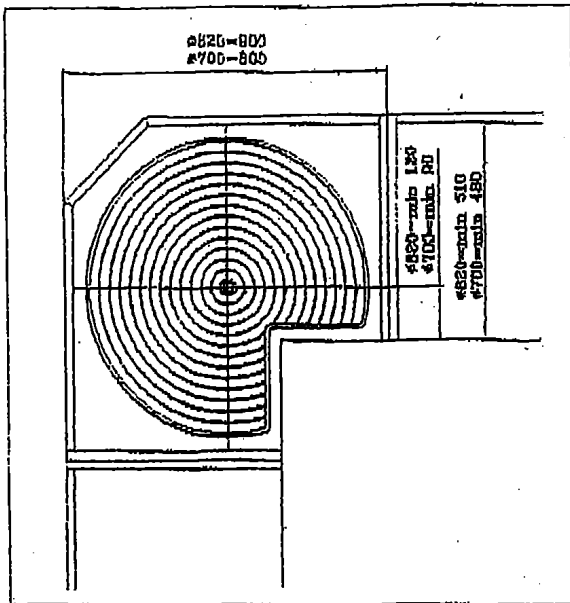

Corner Cupboard Solutions (WLS-270) 270 Degree Lazy Susan

270° Swivel Basket A 2pcs	Upper Tubing Fastener C 1pc	Steel Fin E 2pcs
Tubing Bracket B 1pc	Basket Holder D 2pcs	