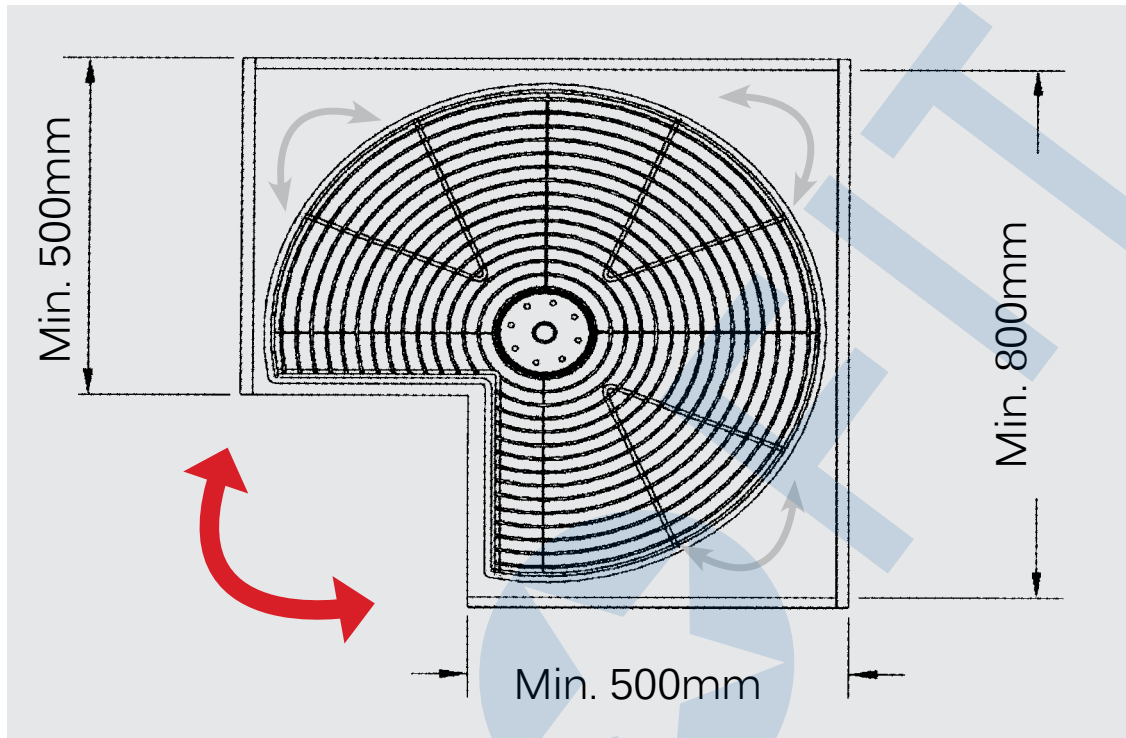

Corner Cupboard Solutions
(WLS-270) 270 Degree Lazy Susan

WLS-270A

WLS-270B