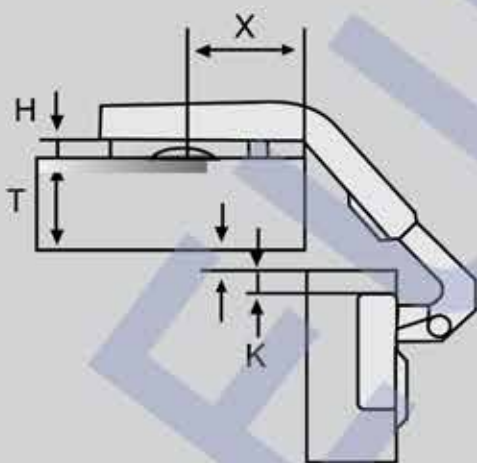

60° Bi-fold Corner Hinges  
(EU-03H135)

\* Please Select Suitable MOUNTING PLATES On Page 4-7

|   | Door thickness < 18mm | 22mm > Door thickness > 18mm |
|---|-----------------------|------------------------------|
| H | 2mm                   | 0mm                          |
| X | 37mm                  | 37mm                         |