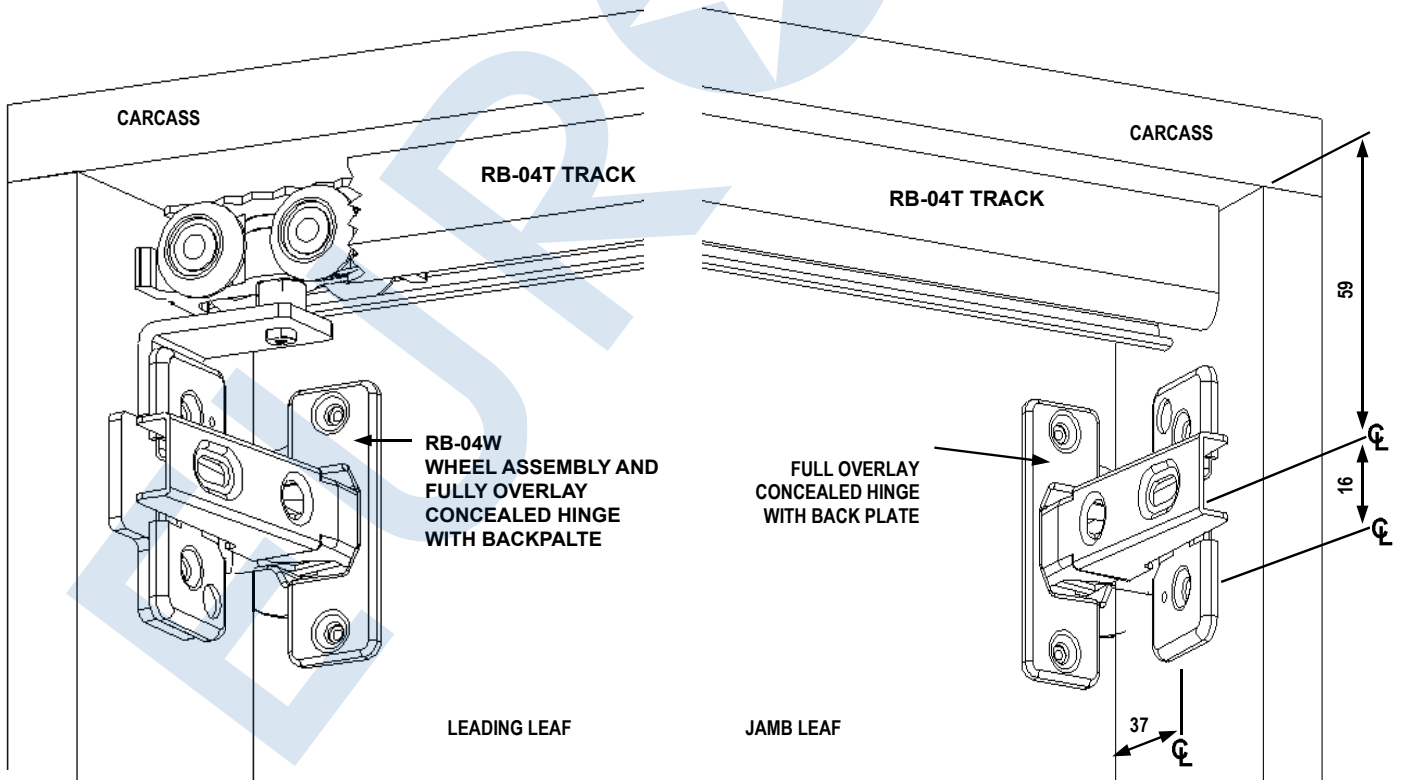

Concealed Bi-folding Door Track System (RB-04)

END VIEW

REAR VIEW (showing 2 Leaf Application up to 1000 mm High)

WHEEL ASSEMBLY WITH CONCEALED HINGE (Showing Track Cut Away)

CONCEALED HINGE