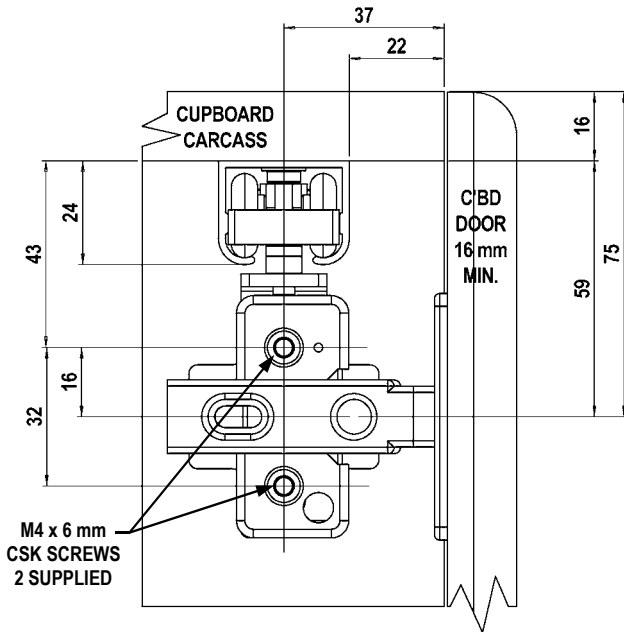

Concealed Bi-folding Door Track System (RB-04)

END VIEW

REAR VIEW (showing 2 Leaf Application up to 1000 mm High)

WHEEL ASSEMBLY WITH CONCEALED HINGE (Showing Track Cut Away)

CONCEALED HINGE