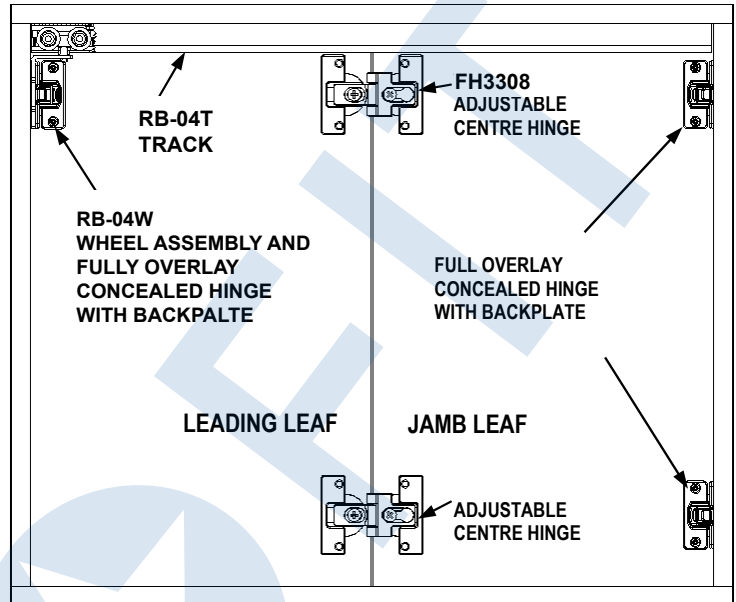

Concealed Bi-folding Door Track System (RB-04)

END VIEW

REAR VIEW (showing 2 Leaf Application up to 1000 mm High)

WHEEL ASSEMBLY WITH CONCEALED HINGE (Showing Track Cut Away)

CONCEALED HINGE