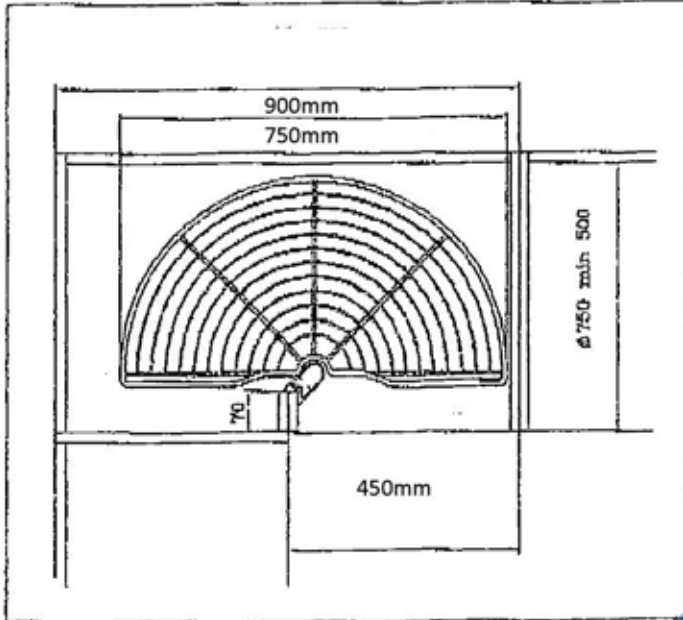

Corner Cupboard Solutions (WLS-180) 180 Degree Lazy Susan

EUROFIT®

180° Swivel Basket A 2pcs	Tubing Bracket B 1pc	Bottom Fitting Cap C 1pc	
Under Fitting Cap D 1pc	Bracket Holder E 2pcs	Bracket Hook F 1pc	Steel Pin G 2pcs