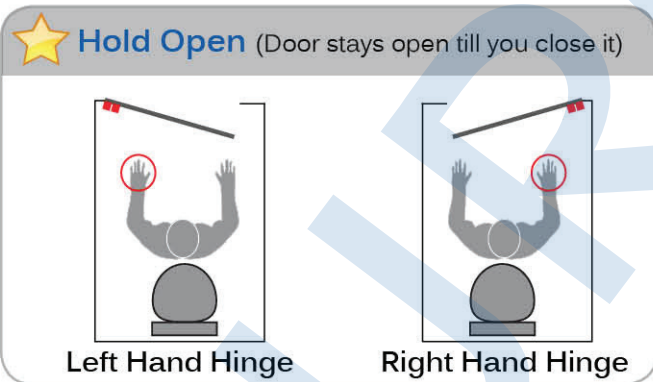

Toilet / Shower Partition

Item No.	Description
TPL-Hinge-L	1 x Pair Concealed Gravity Hinges, Left Hand (Hold Open)
TPL-Hinge-R	1 x Pair Concealed Gravity Hinges, Right Hand (Hold Open)
TPL-Lock Set	1 x Lock Set (Indicator + Turnbolt + Staple)
TPL-Bumper	Bumper (Concealed)
TPL-Hook	Hook
TPL-Roll Holder	Paper Roll Holder