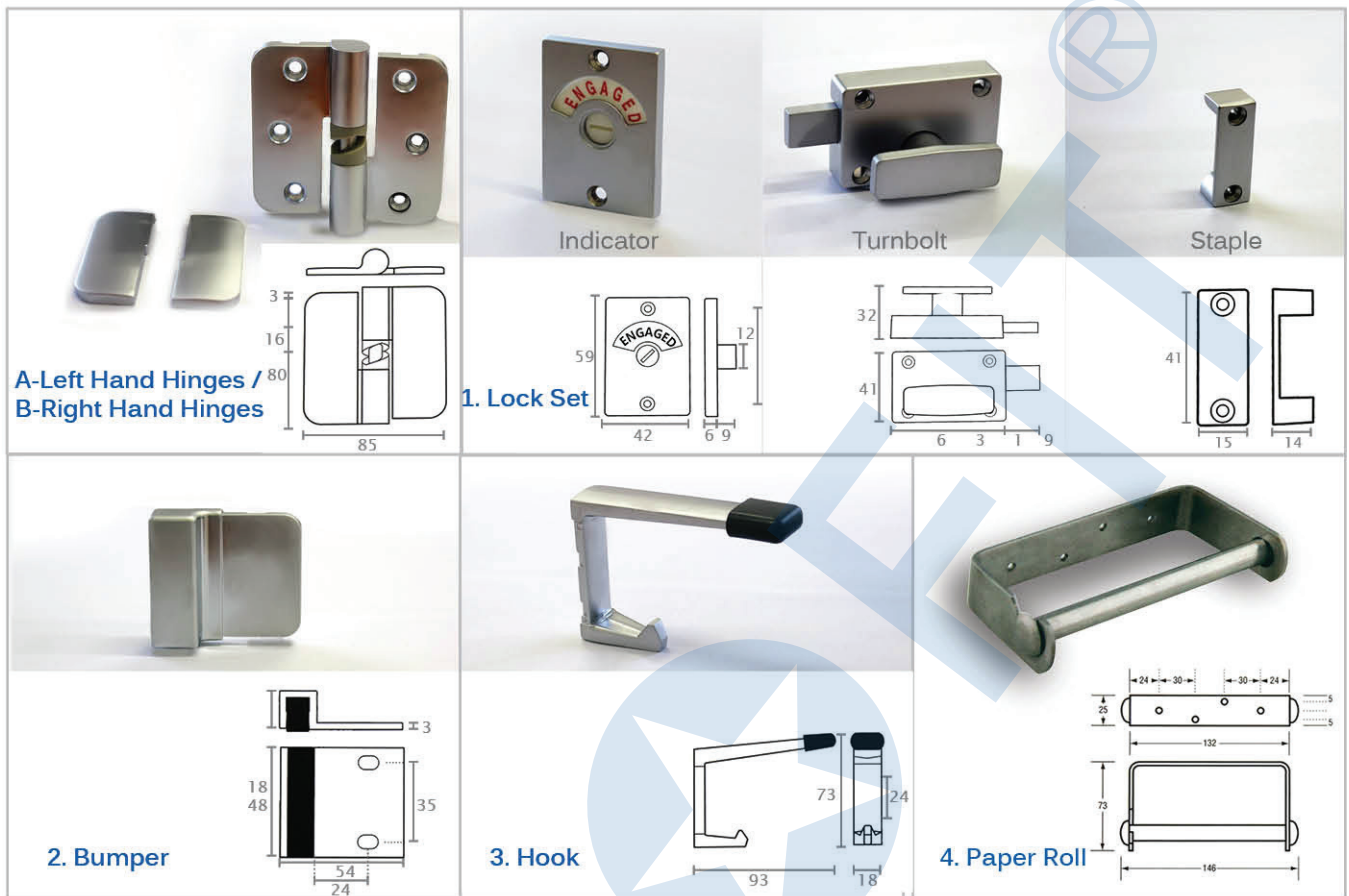

Toilet / Shower Partition

Item No.	Description
TPL-Hinge-L	1 x Pair Concealed Gravity Hinges, Left Hand (Hold Open)
TPL-Hinge-R	1 x Pair Concealed Gravity Hinges, Right Hand (Hold Open)
TPL-Lock Set	1 x Lock Set (Indicator + Turnbolt + Staple)
TPL-Bumper	Bumper (Concealed)
TPL-Hook	Hook
TPL-Roll Holder	Paper Roll Holder