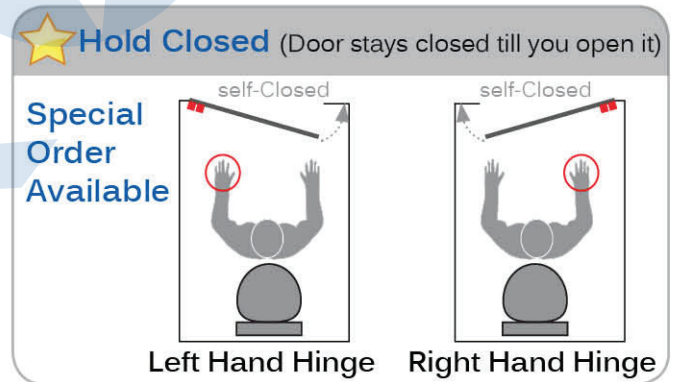

Toilet / Shower Partition

Item No.	Description
TPL-Hinge-L	1 x Pair Concealed Gravity Hinges, Left Hand (Hold Open)
TPL-Hinge-R	1 x Pair Concealed Gravity Hinges, Right Hand (Hold Open)
TPL-Lock Set	1 x Lock Set (Indicator + Turnbolt + Staple)
TPL-Bumper	Bumper (Concealed)
TPL-Hook	Hook
TPL-Roll Holder	Paper Roll Holder