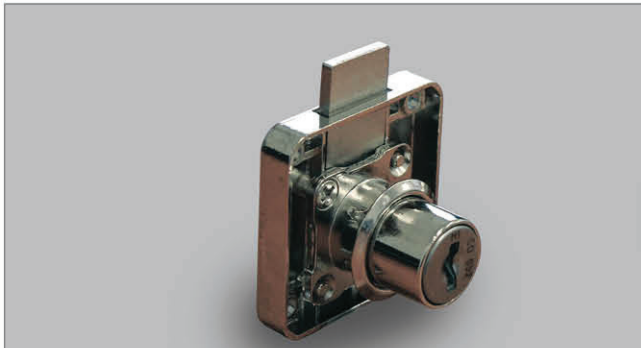

Drawer Locks

Item No.	Wood Thickness	Carton Qty
Lock-SQ22	16~20	25

* Set Includes:
 1 x Lock Housing + Rosette
 1 x Strike Plate
 1 x Barrel (Cylinder + Key)

Item No.	Wood Thickness	Carton Qty
Lock-SQ32	24~30	20

* Set Includes:
 1 x Lock Housing + Rosette
 1 x Strike Plate
 1 x Barrel (Cylinder + Key)

Strike Plate

Barrel (Cylinder + Key)

Removal Key

Master Key

★ Please specify key alike or key difference (55 different keys)