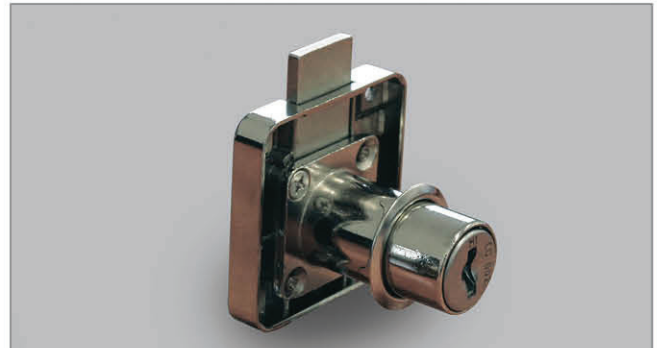

Drawer Locks

Item No.	Wood Thickness	Carton Qty
Lock-SQ22	16~20	25

* Set Includes:
 1 x Lock Housing + Rosette
 1 x Strike Plate
 1 x Barrel (Cylinder + Key)

Item No.	Wood Thickness	Carton Qty
Lock-SQ32	24~30	20

* Set Includes:
 1 x Lock Housing + Rosette
 1 x Strike Plate
 1 x Barrel (Cylinder + Key)

Strike Plate

Barrel (Cylinder + Key)

Removal Key

Master Key

★ Please specify key alike or key difference (55 different keys)