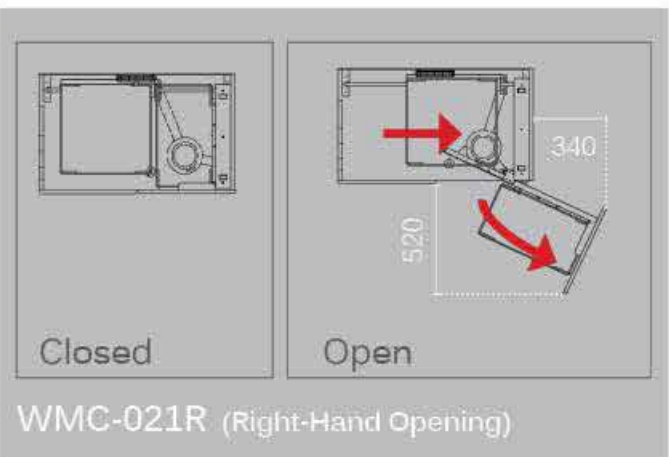

Dynamic Blind Corner Solutions

Made In Italy

WMC-022L

- * Soft Closing
- * Melamine Trays
- * Anti-Slip Surface

WMC-022L (Left-Hand Opening)

WMC-021R (Right-Hand Opening)

Door Mounted

Load Capacity: 35kg

Item No.	Feature	Min. Depth	Min. Door Width	Inner Height (Min-Max)	Min. Cabinet Width (Inner)
WMC-021R	Right-Open	485	450	640~800	860
WMC-022L	Left-Open	485	450	640~800	860

Sign Up to check prices & order online