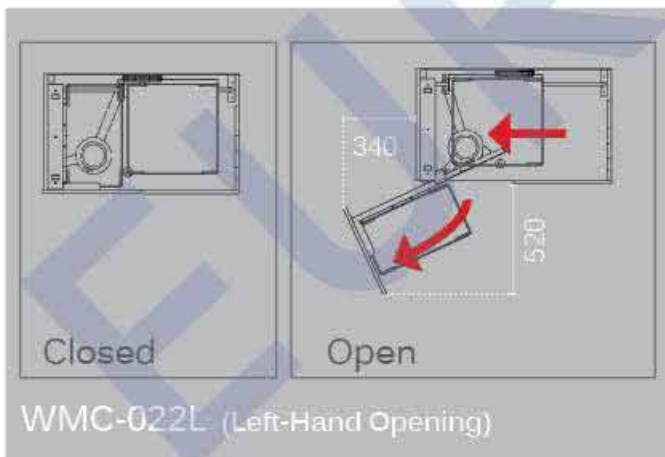

Dynamic Blind Corner Solutions

Made In Italy

WMC-022L

- * Soft Closing
- * Melamine Trays
- * Anti-Slip Surface

WMC-022L (Left-Hand Opening)

WMC-021R (Right-Hand Opening)

Door Mounted

Load Capacity: 35kg

Item No.	Feature	Min. Depth	Min. Door Width	Inner Height (Min-Max)	Min. Cabinet Width (Inner)
WMC-021R	Right-Open	485	450	640~800	860
WMC-022L	Left-Open	485	450	640~800	860

Sign Up to check prices & order online