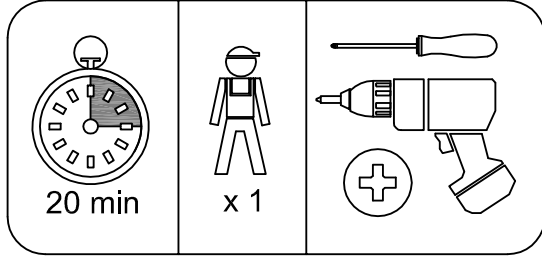

Dynamic Blind Corner Solutions (WMC-021R / WMC-022L)

EUROFIT®

Dynamic Blind Corner Solutions (WMC-021R / WMC-022L)

Dynamic Blind Corner Solutions (WMC-021R / WMC-022L)

Dynamic Blind Corner Solutions (WMC-021R / WMC-022L)