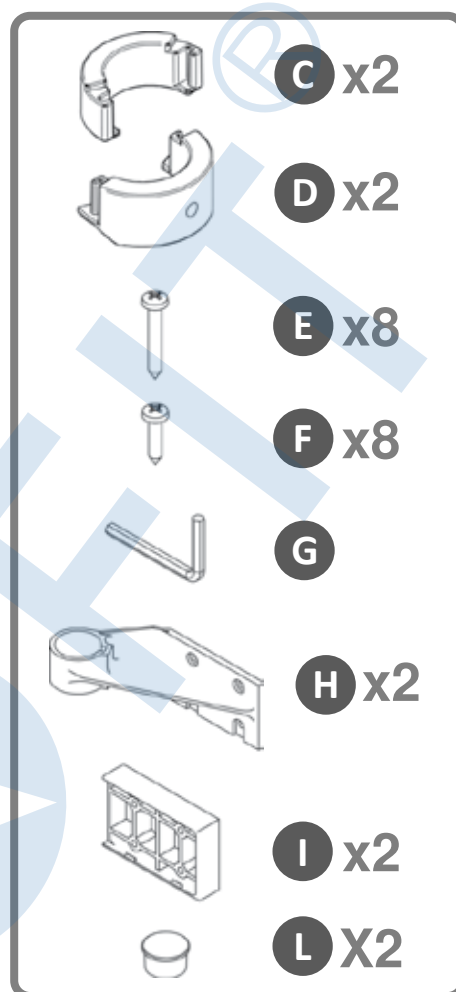

Corner Cupboard Solutions (WLS-180BTR)

EUROFIT®

Corner Cupboard Solutions (WLS-180BTR)

Corner Cupboard Solutions (WLS-180BTR)